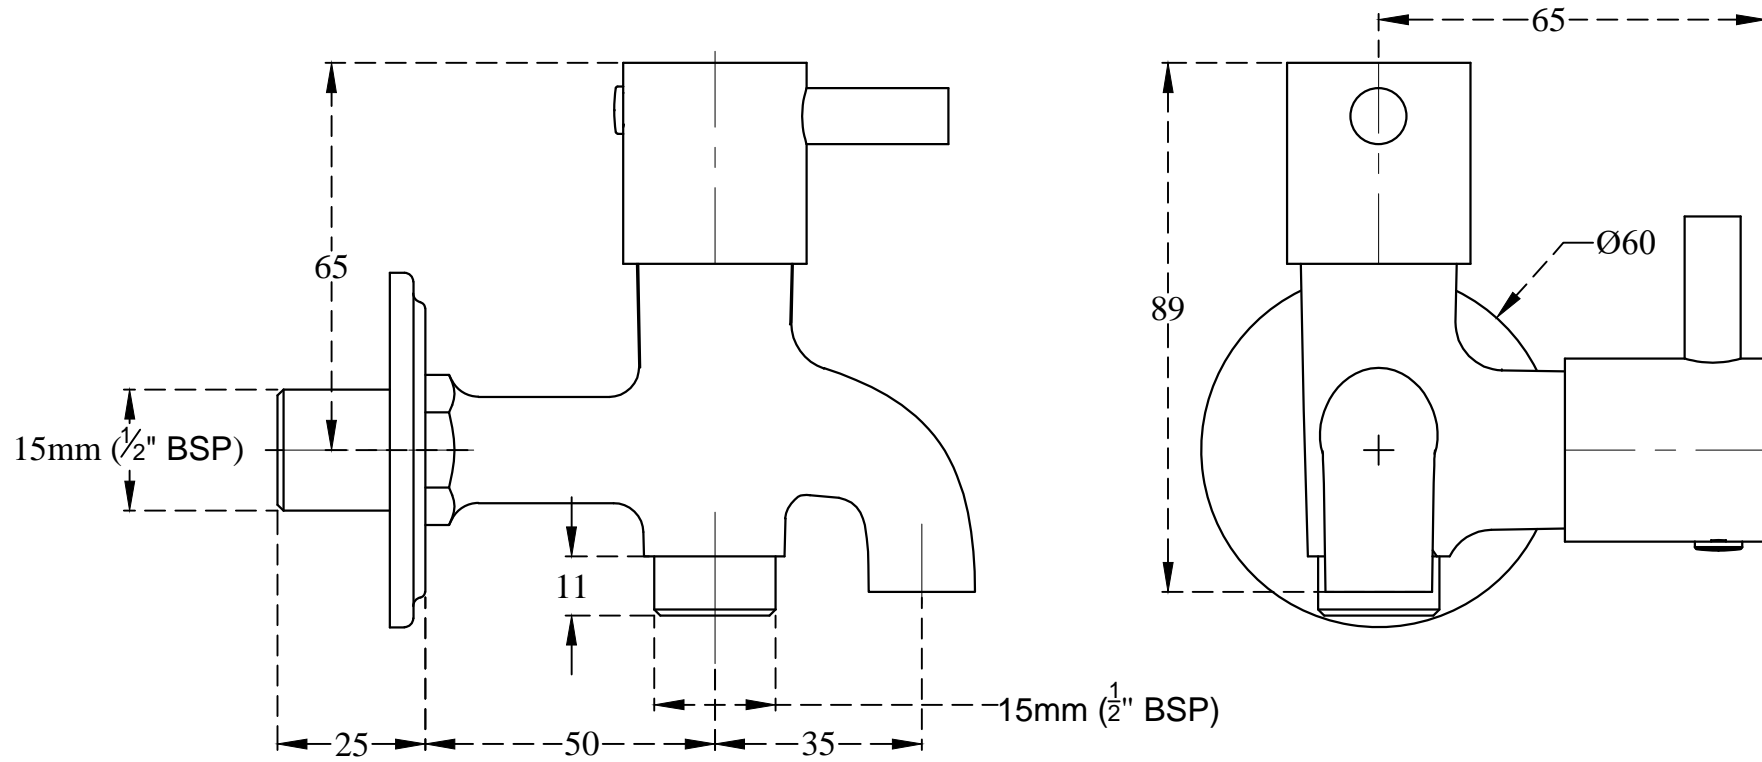

Technical Drawing
GARNET F2002161 2-Way bib cock with side handle,
wall flange and aerator

CERA

All dimension are in mm