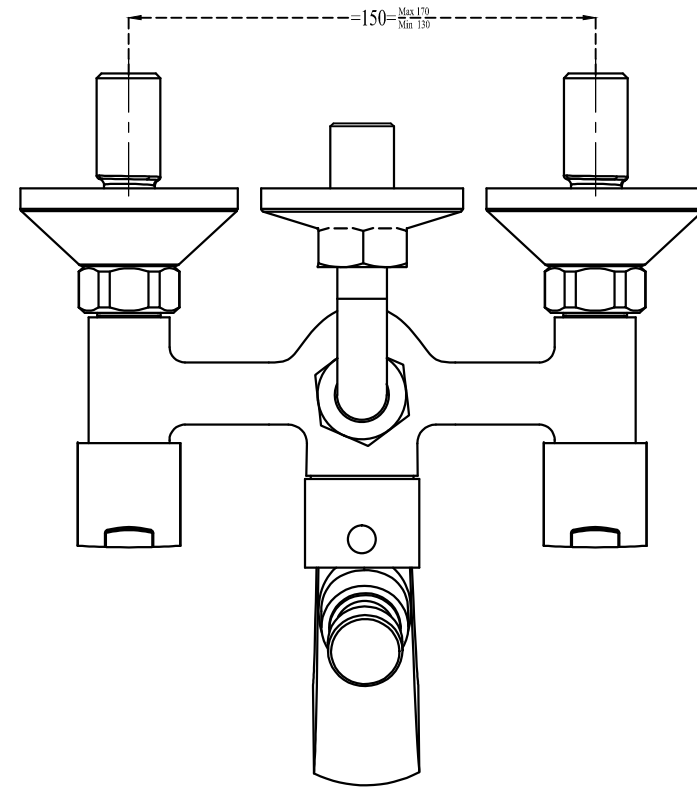

Technical Drawing  
**VICTOR F1015403** Wall mixer (3-in-1) with arrangement for  
both telephonic shower and overhead shower with bend pipe

CERA

All dimension are in mm