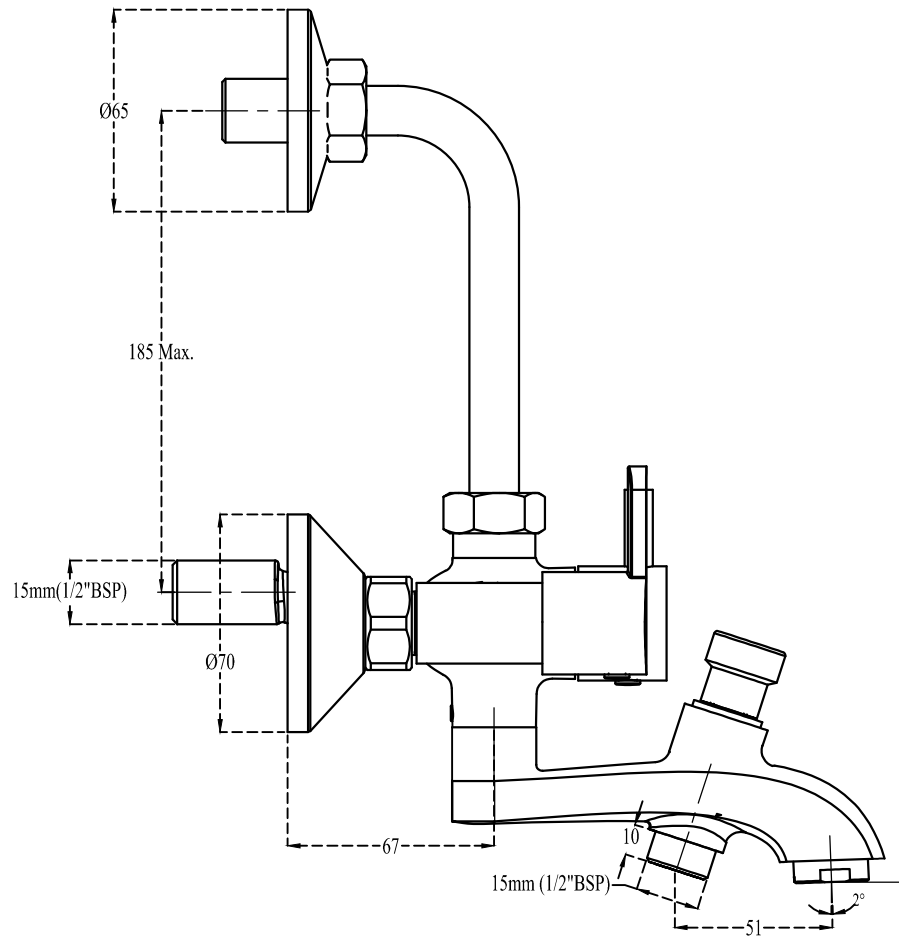

Technical Drawing  
**VICTOR F1015403** Wall mixer (3-in-1) with arrangement for  
both telephonic shower and overhead shower with bend pipe

CERA

All dimension are in mm