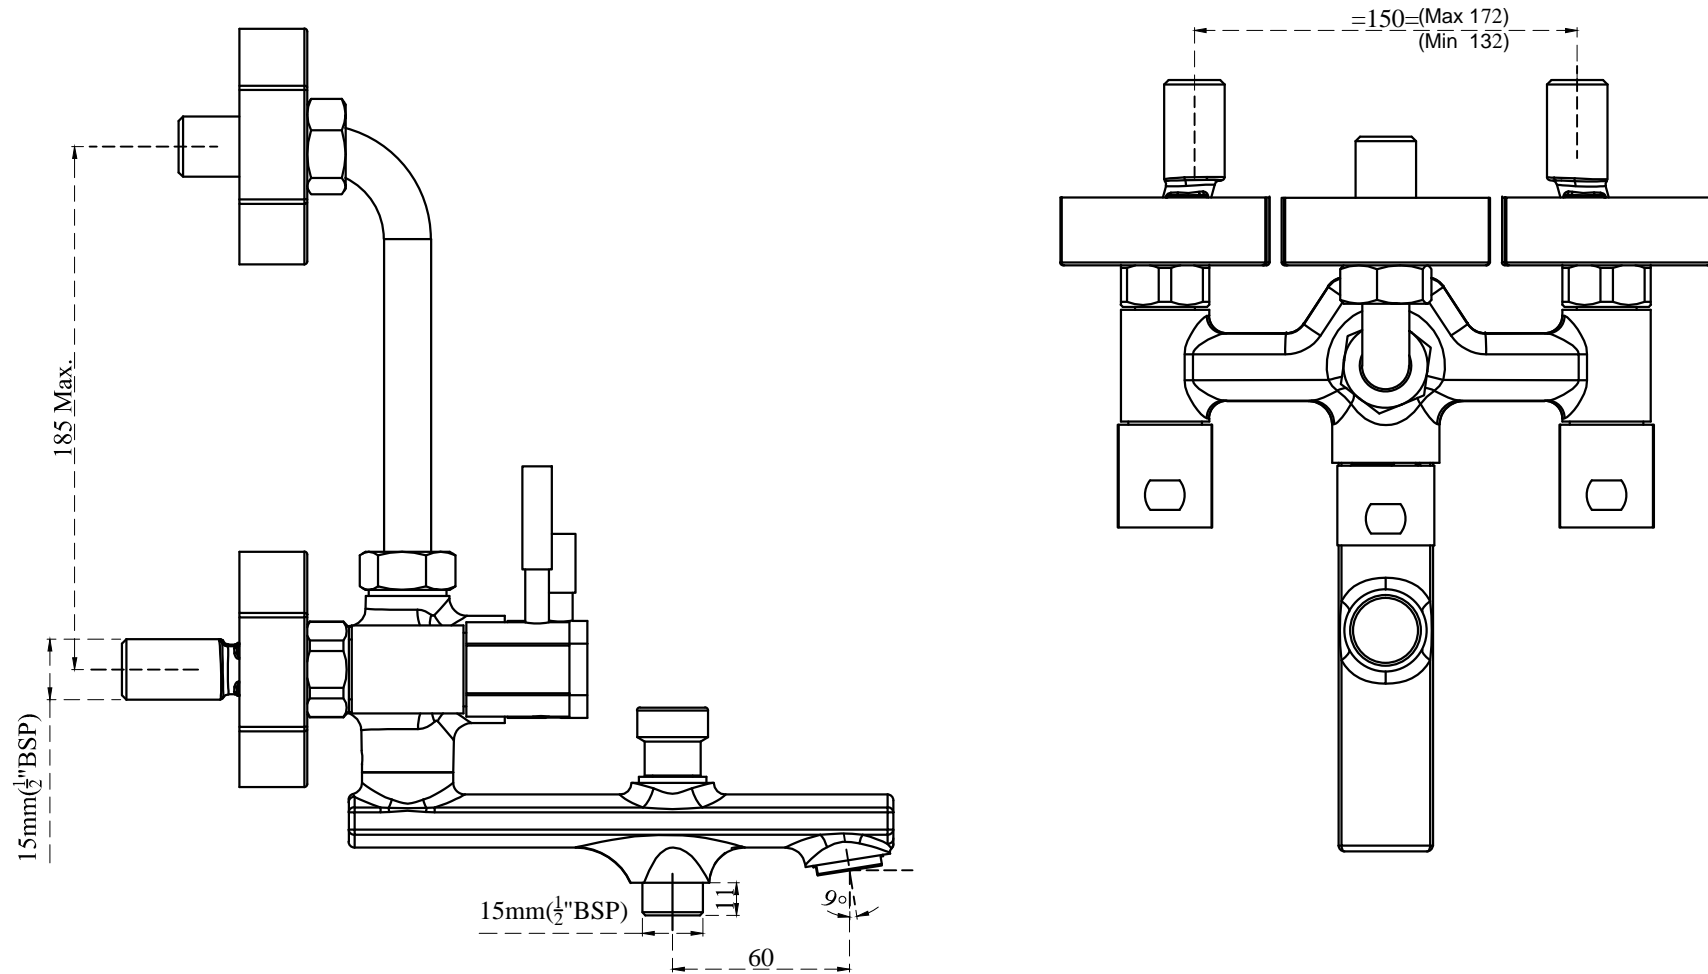

Technical Drawing  
**GAYLE F1014403** Wall mixer (3-in-1) with arrangement for  
both telephonic shower and overhead shower with bend pipe

CERA

All dimension are in mm