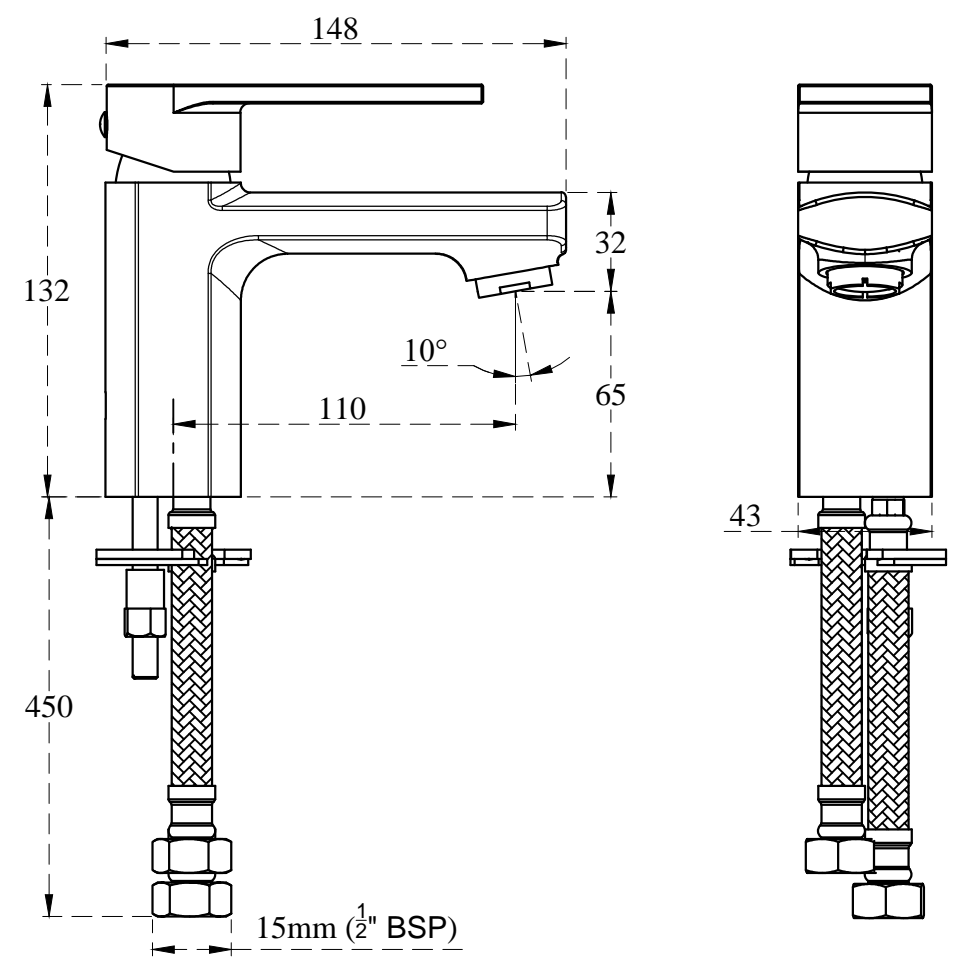

Technical Drawing
WINSLET F1099451 Single lever basin mixer with 450 mm braided connection pipe
(without pop-up)

All dimension are in mm