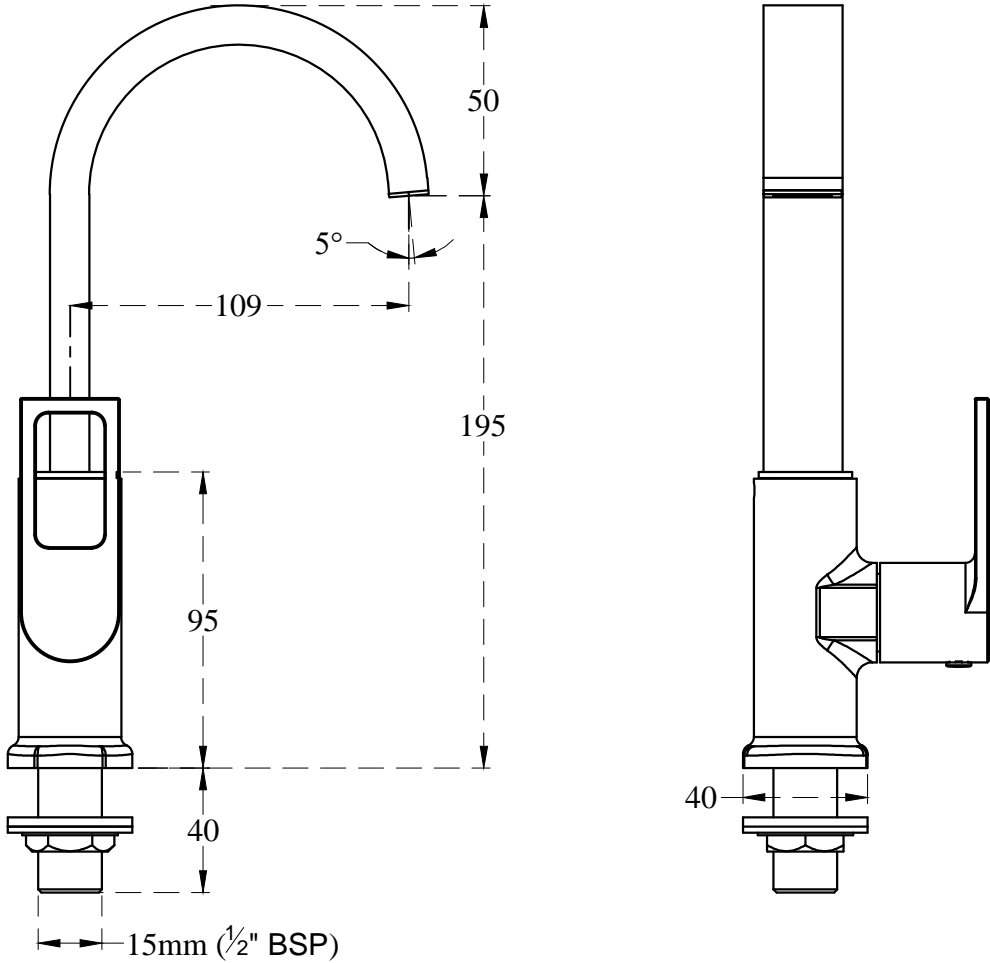

Technical Drawing
WINSLET F1099104 Pillar cock with swivel swan
neck spout and aerator

CERA

All dimension are in mm