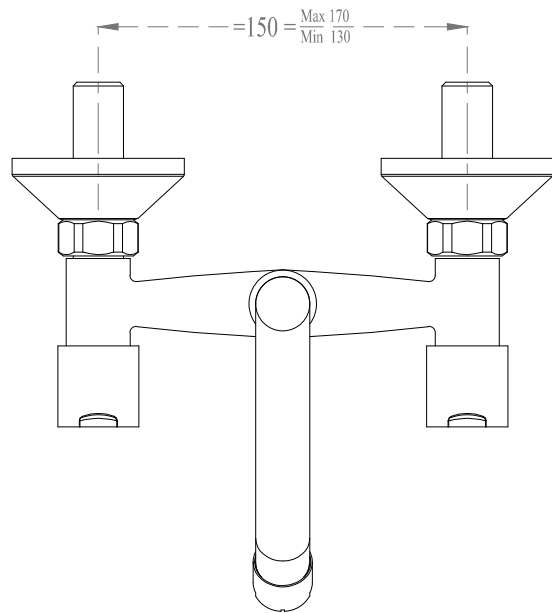

## Technical Drawing

**VICTOR F1015501** Sink mixer (wall mounted) with 190 mm (7.5") long swivel spout, connecting legs and wall flanges

**CERA**

All dimension are in mm