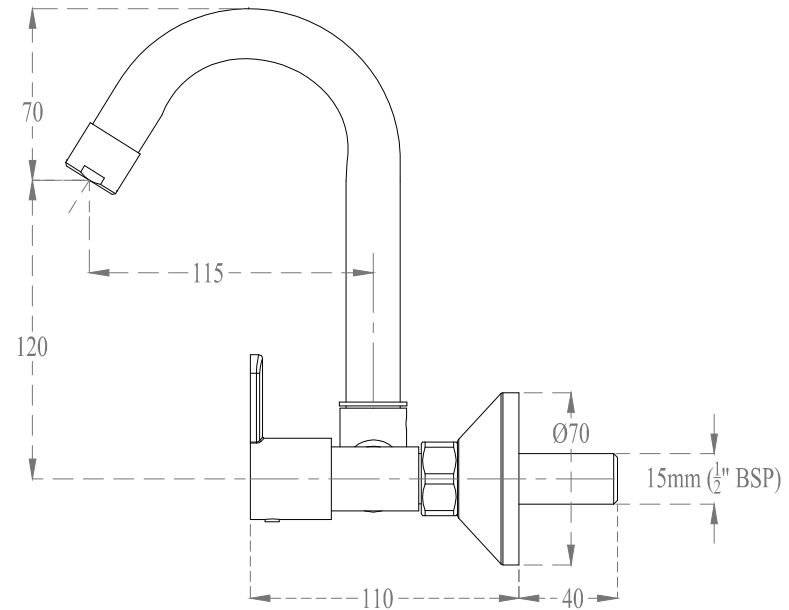

## Technical Drawing

**VICTOR F1015501** Sink mixer (wall mounted) with 190 mm (7.5") long swivel spout, connecting legs and wall flanges

**CERA**

All dimension are in mm