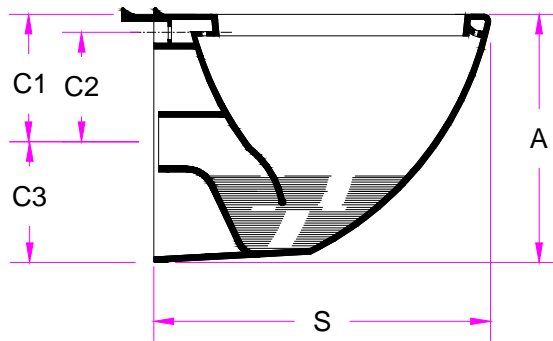

Technical Drawing

CARNIVAL S1044106 Clean Rim Wall Hung

A	C1	C2	C3	C4	C5	D	D1	E	J	K	N	P	Q	S	U	X
380	175	135	205	100	35	80	102	Ø55	365	425	160	265	320	510	230±5	Ø25

All dimension are in mm