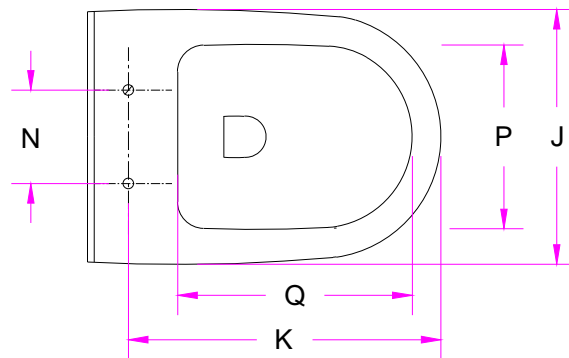

Technical Drawing

CARNIVAL S1044106 Clean Rim Wall Hung

A	C1	C2	C3	C4	C5	D	D1	E	J	K	N	P	Q	S	U	X
380	175	135	205	100	35	80	102	Ø55	365	425	160	265	320	510	230±5	Ø25

All dimension are in mm