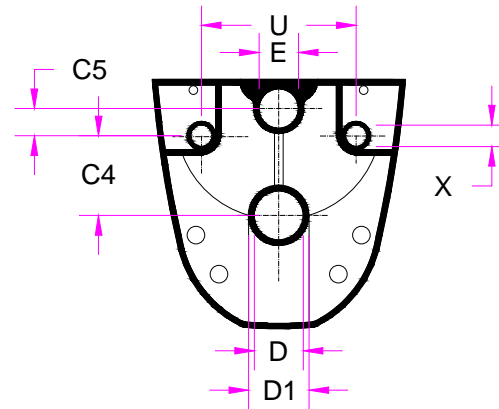

Technical Drawing

CARNIVAL S1044106 Clean Rim Wall Hung

A	C1	C2	C3	C4	C5	D	D1	E	J	K	N	P	Q	S	U	X
380	175	135	205	100	35	80	102	Ø55	365	425	160	265	320	510	230±5	Ø25

All dimension are in mm