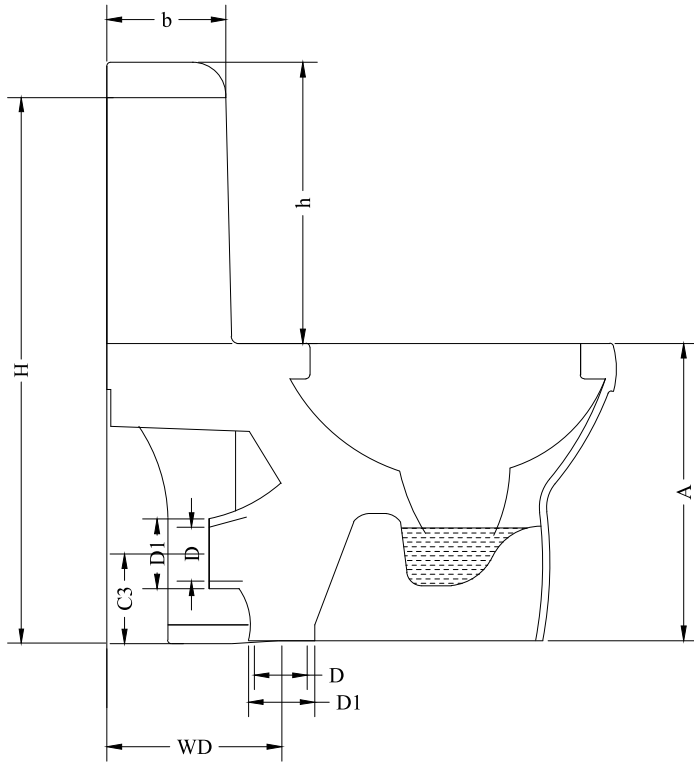

Technical Drawing
CAPSTAN S1013138 One Piece EWC

A	D	D1	H	J	K	N	P	Q	S	WD	a	b	h
400	60	90	795	375	470	155	270	355	715	255±10	350	170	400

Note: All dimension are in mm