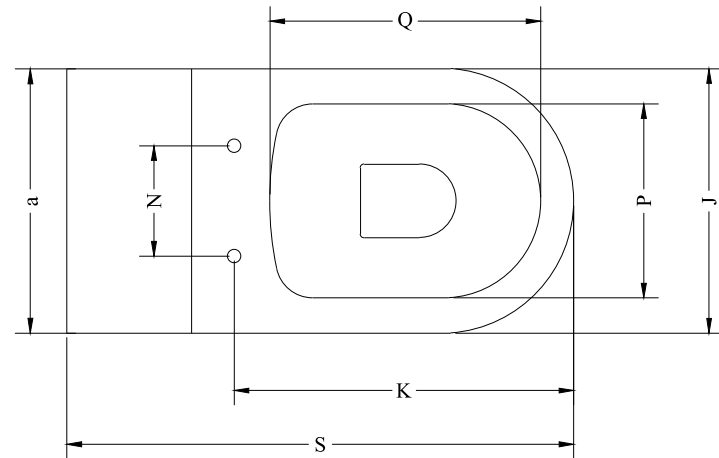

Technical Drawing
CAPSTAN S1013138 One Piece EWC

A	D	D1	H	J	K	N	P	Q	S	WD	a	b	h
400	60	90	795	375	470	155	270	355	715	255±10	350	170	400

Note: All dimension are in mm