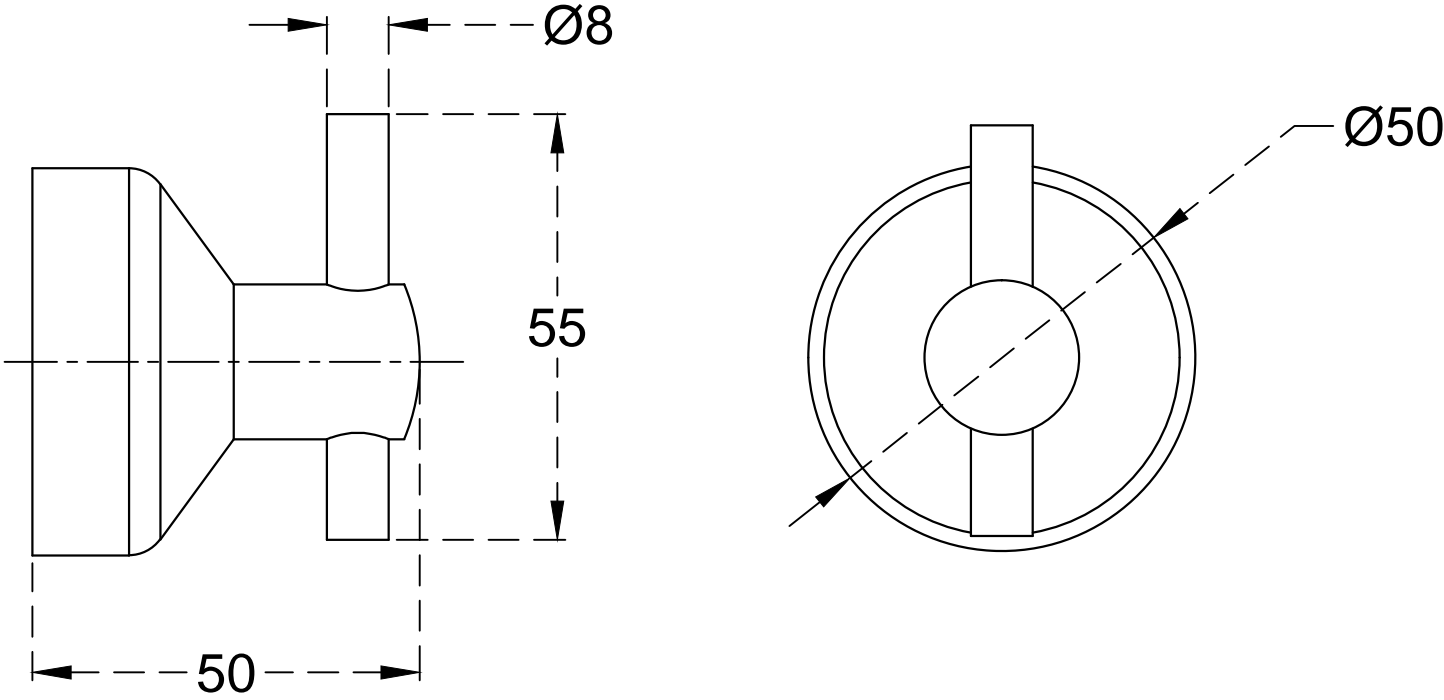

Technical Drawing  
**ACCESSORIES F5007108** Robe hook

**CERA**

All dimension are in mm