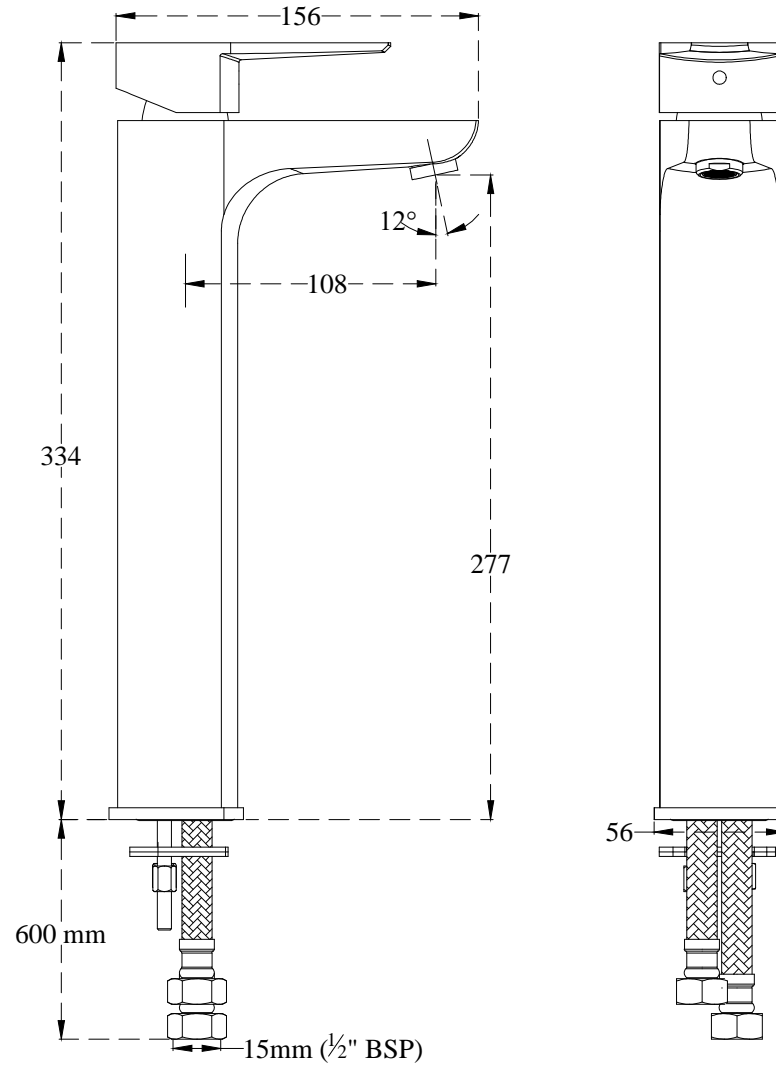

Technical Drawing

VALENTINA F1013452 Single lever basin mixer with extended body (without pop-up)

CERA

All dimension are in mm