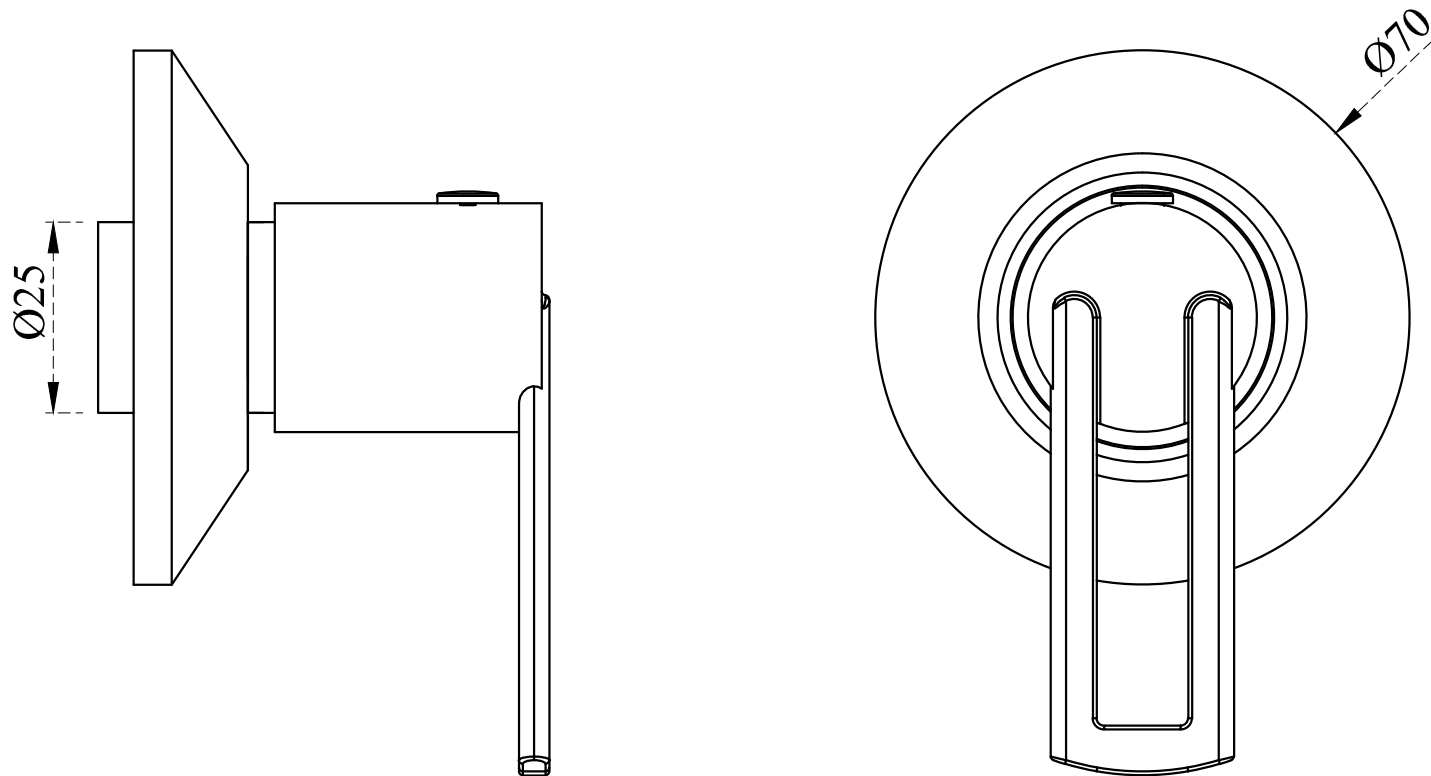

Technical Drawing
TOPAZ-QT F2007751 Exposed Set of Flush cock consisting of lever,
cartridge sleeve and flange

CERA

All dimension are in mm