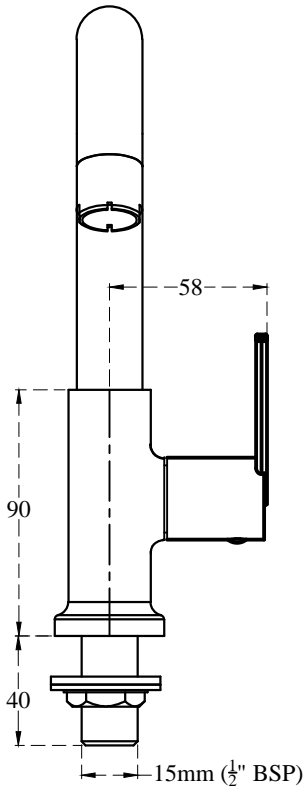

Technical Drawing
TOPAZ-QT F2007105 Pillar cock with swan neck spout (right) and aerator

CERA

All dimension are in mm