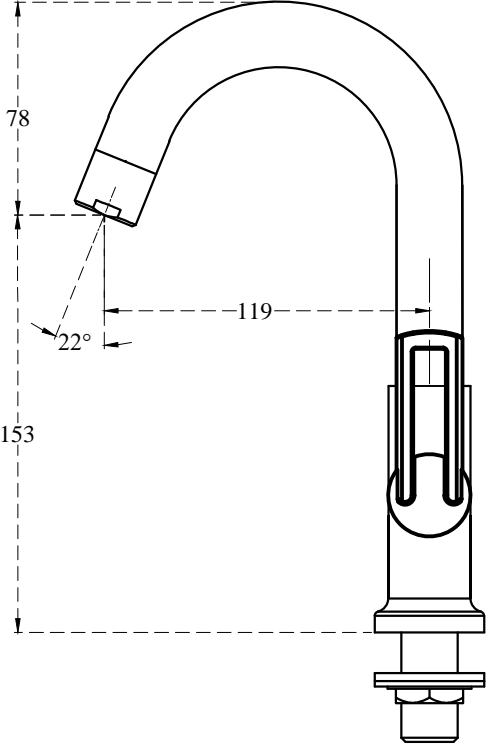

Technical Drawing
TOPAZ-QT F2007105 Pillar cock with swan neck spout (right) and aerator

CERA

All dimension are in mm