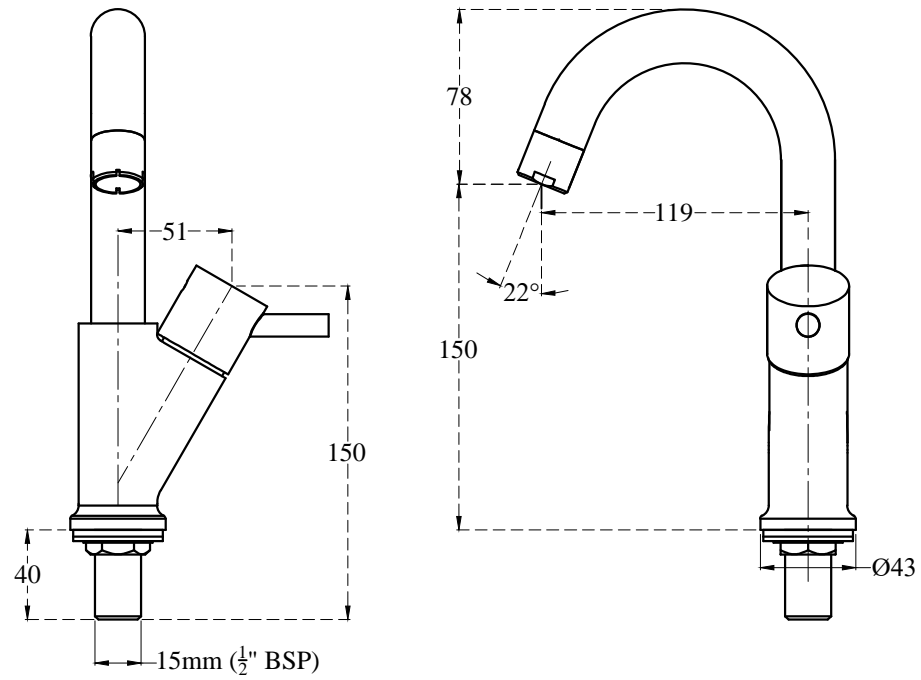

Technical Drawing  
**MIST F2004105** Pillar cock with swan  
neck spout (right) and aerator

CERA

All dimension are in mm