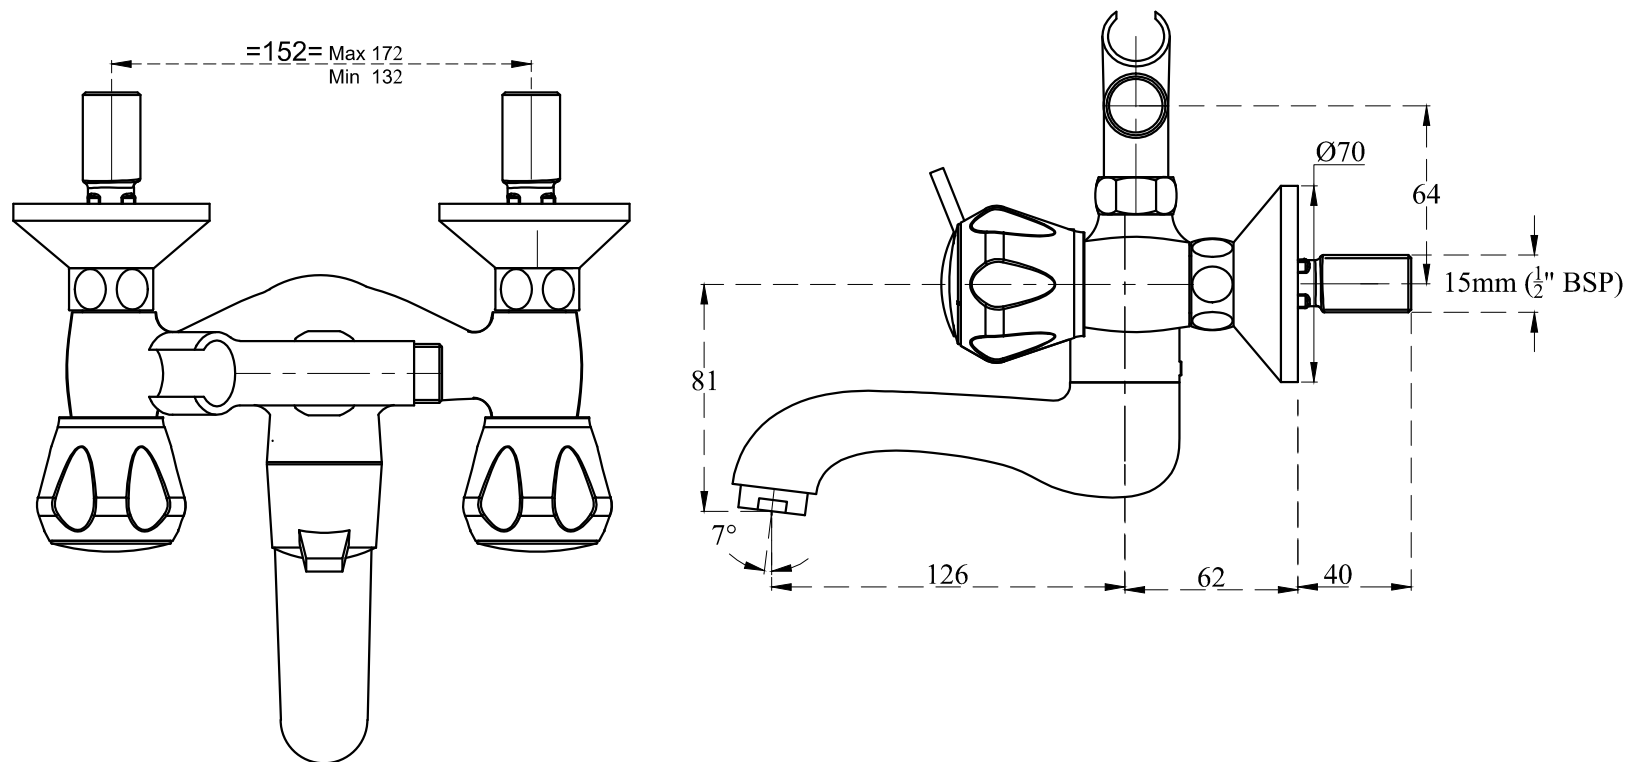

Technical Drawing
OCEAN-HT F3001404 Wall mixer with telephonic
shower arrangement

CERA

All dimension are in mm