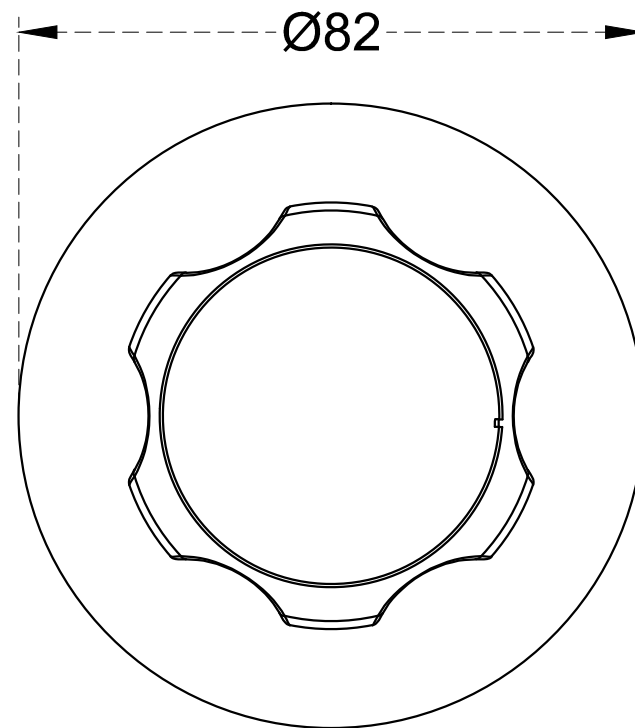

Technical Drawing
OCEAN-HT F3001351 Exposed set of flush cock consisting lever,
cartridge sleeve and flange

CERA

All dimension are in mm