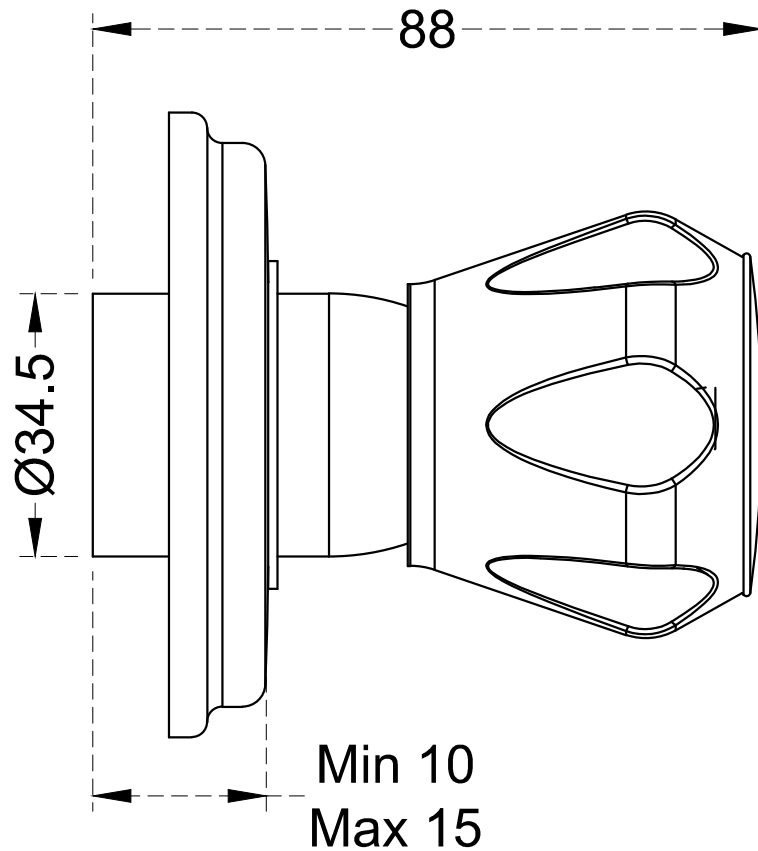

Technical Drawing
OCEAN-HT F3001351 Exposed set of flush cock consisting lever,
cartridge sleeve and flange

CERA

All dimension are in mm