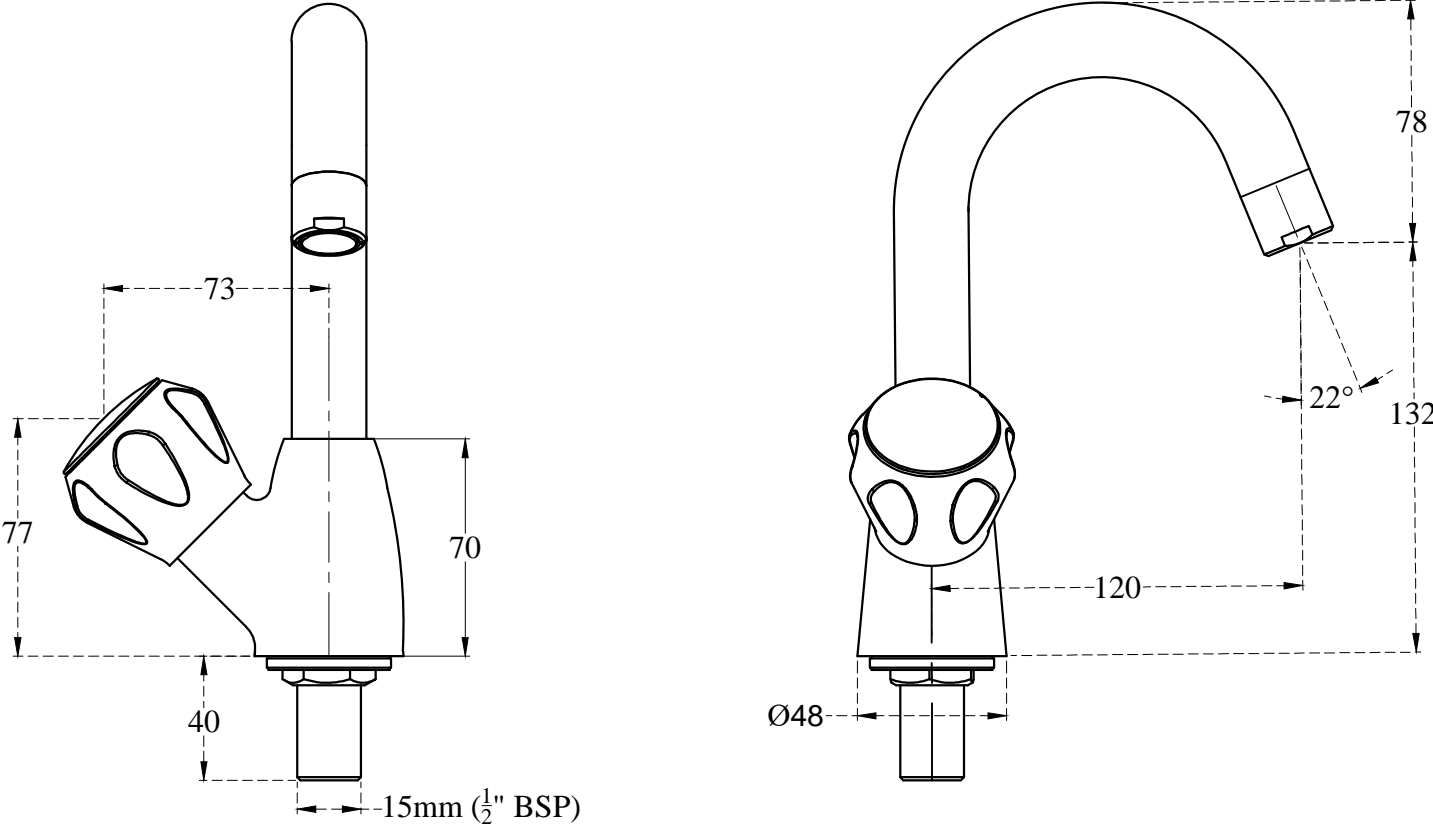

Technical Drawing
OCEAN-HT F3001104 Pillar cock with swan neck spout
(left) and aerator

All dimension are in mm