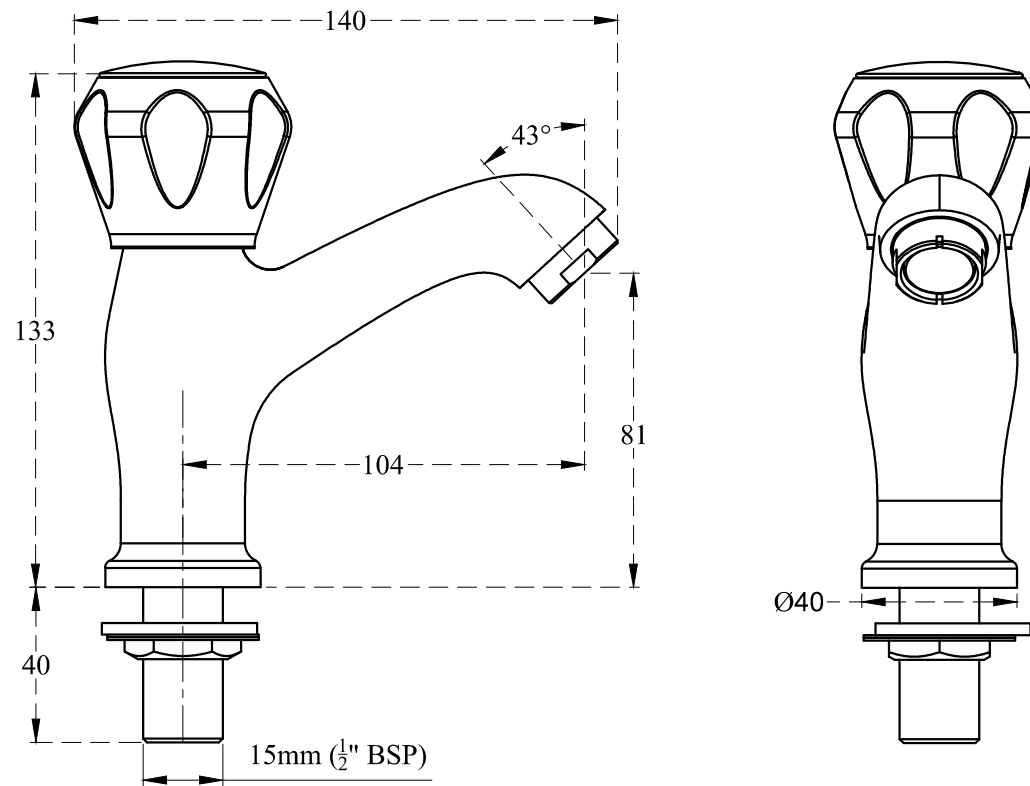

Technical Drawing
OCEAN-HT F3001103 Pillar cock high neck with aerator

CERA

All dimension are in mm