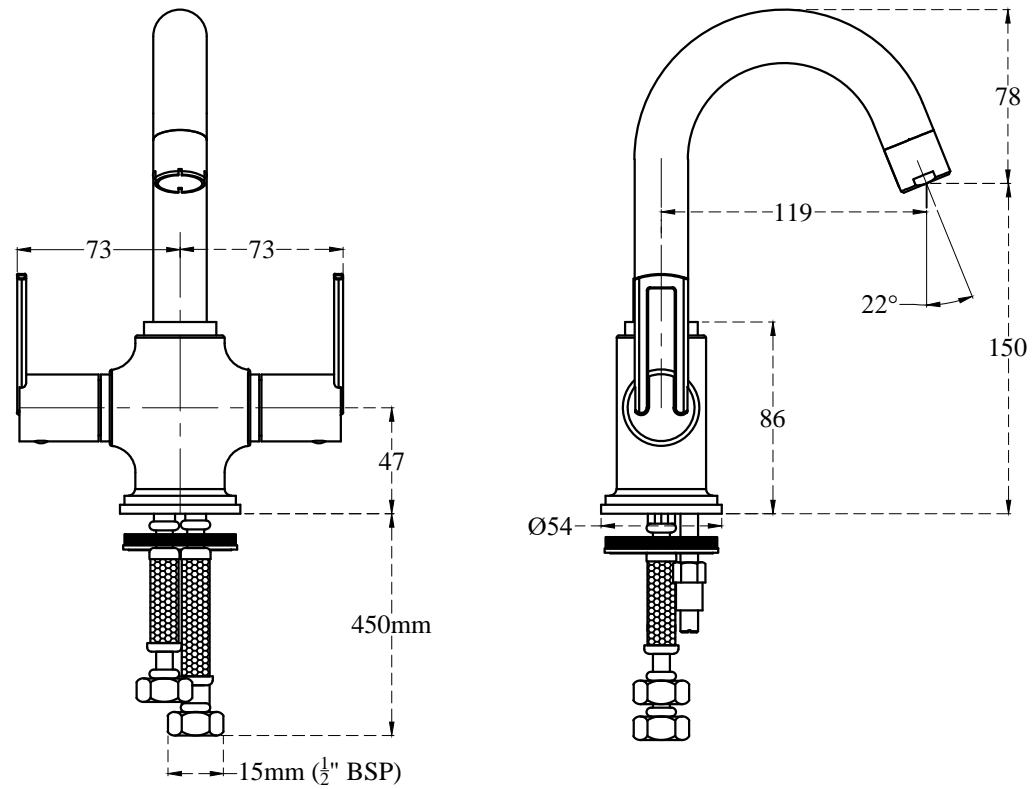

Technical Drawing
TOPAZ-QT F2007461 Central hole basin mixer with
450 mm braided connection pipe
(without pop-up)

CERA

All dimension are in mm