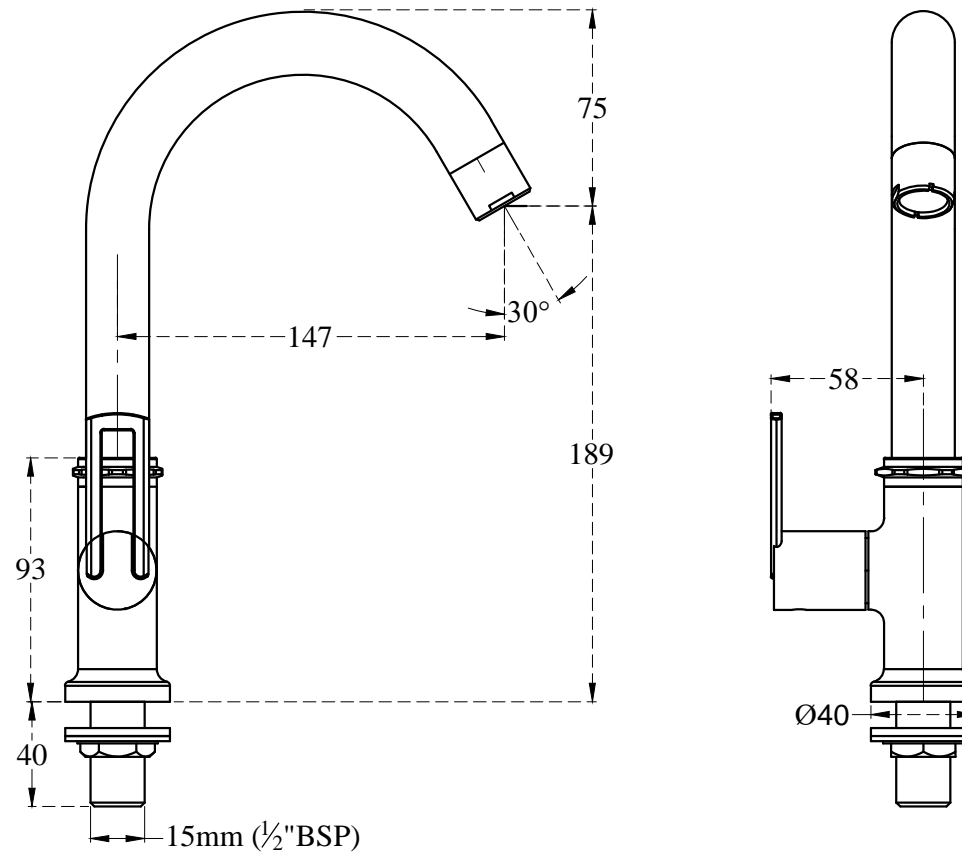

Technical Drawing  
**TOPAZ-QT F2007301** Sink cock (table mounted)  
with 171 mm (7") long swivel spout

**CERA**

All dimension are in mm