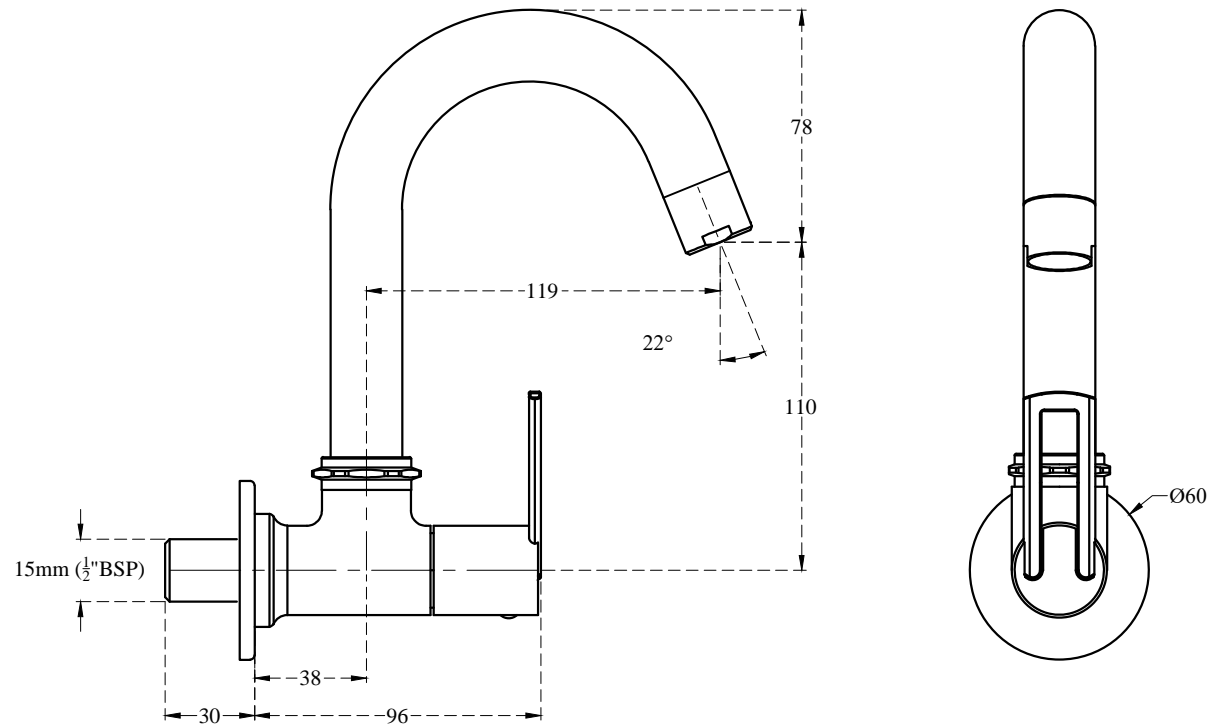

Technical Drawing
TOPAZ-QT F2007251 Sink cock (wall mounted)
with 150 mm (6") long swivel spout and wall flange

CERA

All dimension are in mm