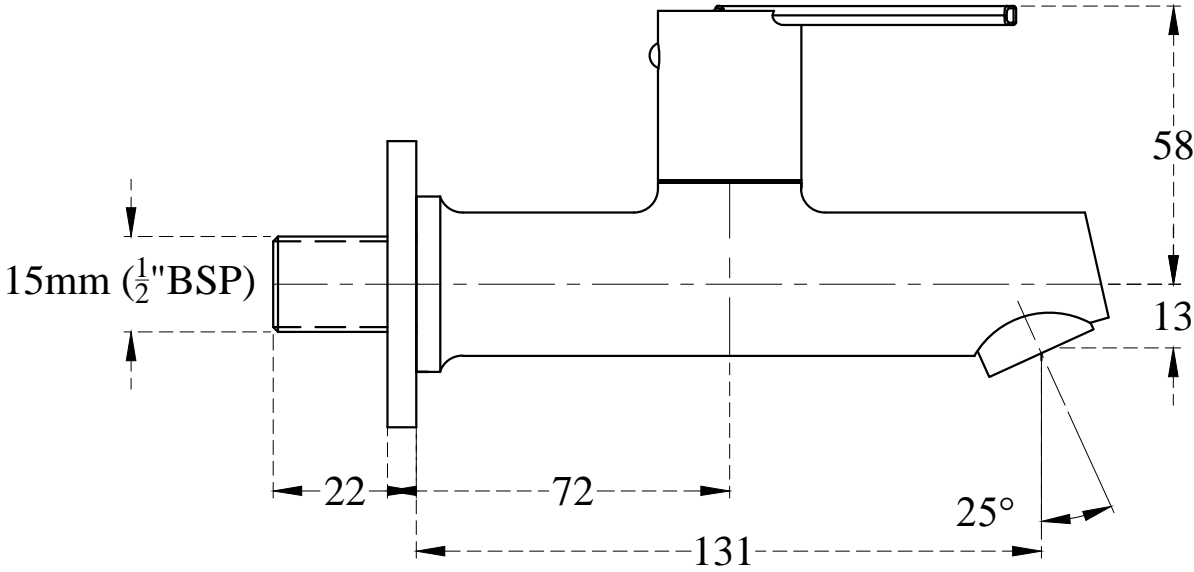

Technical Drawing
TOPAZ-QT F2007151 Bib cock with wall flange and aerator

CERA

All dimension are in mm