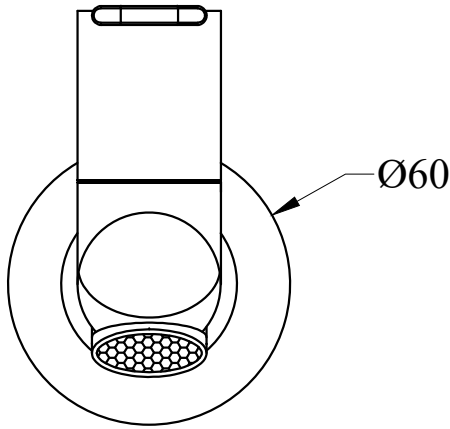

Technical Drawing
TOPAZ-QT F2007151 Bib cock with wall flange and aerator

CERA

All dimension are in mm