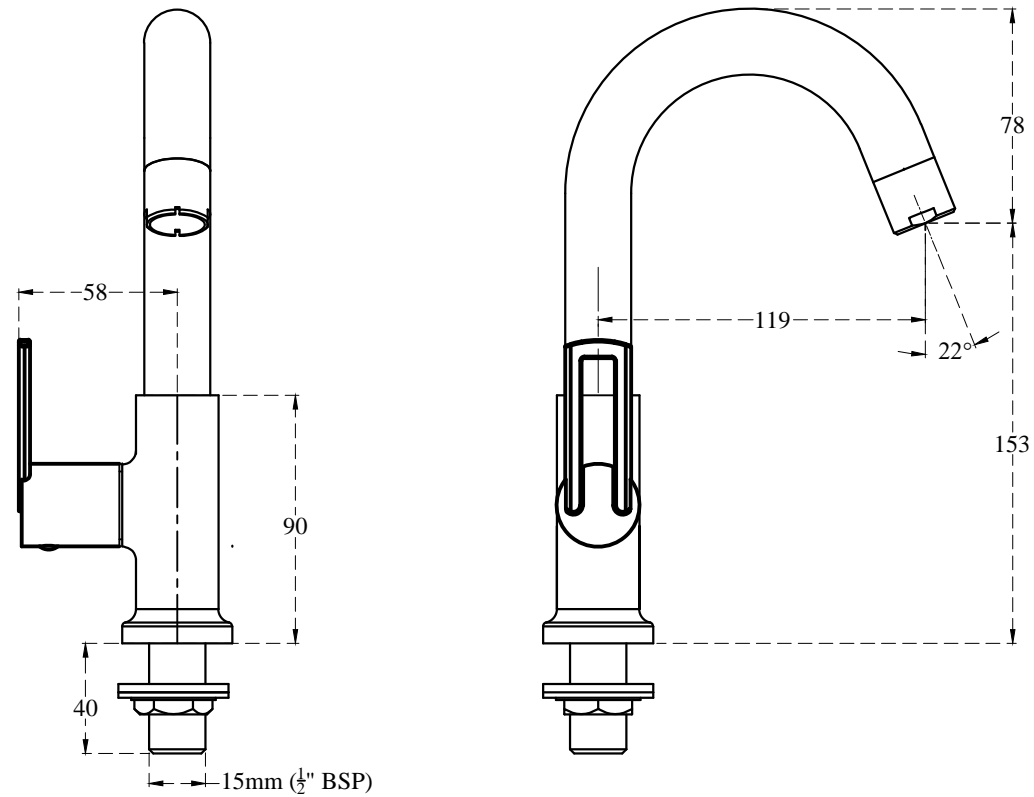

Technical Drawing
TOPAZ-QT F1007104 Pillar cock with swan neck spout (left) and aerator

CERA

All dimension are in mm