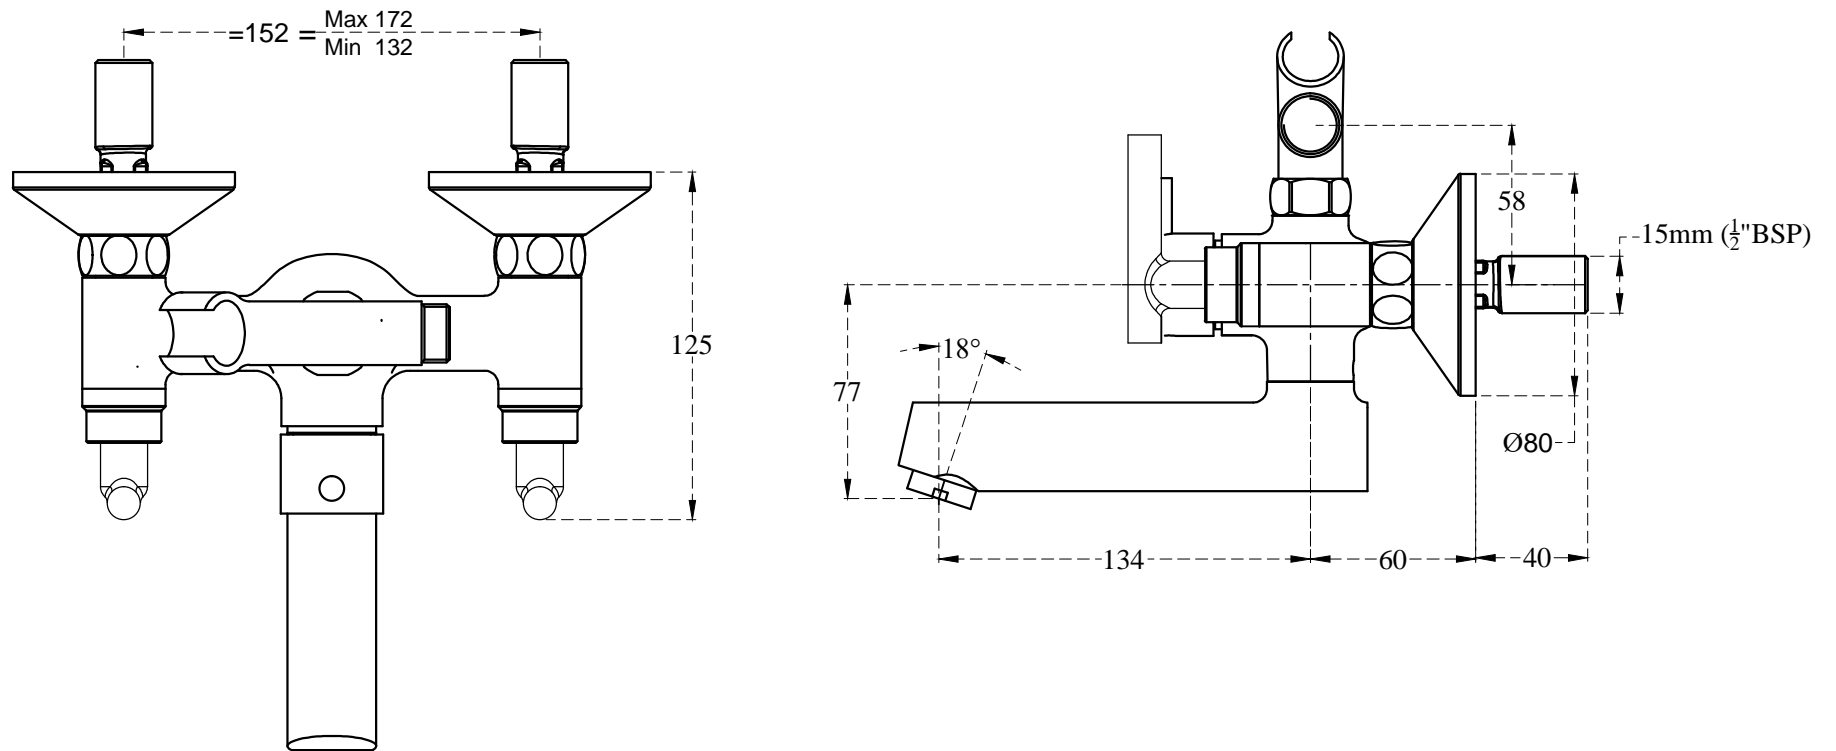

Technical Drawing
DEW F2003404 Wall mixer with telephonic shower arrangement

CERA

All dimension are in mm