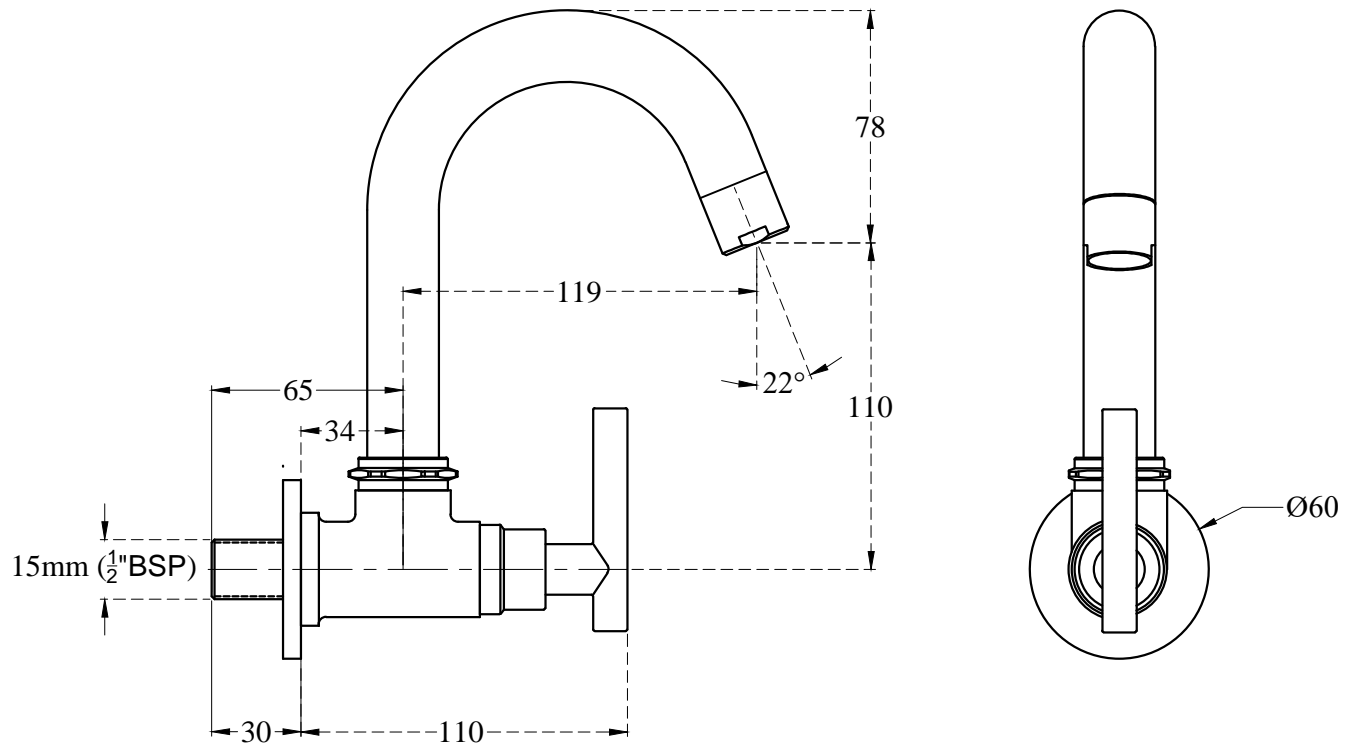

Technical Drawing  
**DEW F2003251** Sink cock (wall mounted) with  
150 mm (6") long swivel spout and wall flange

CERA

All dimension are in mm