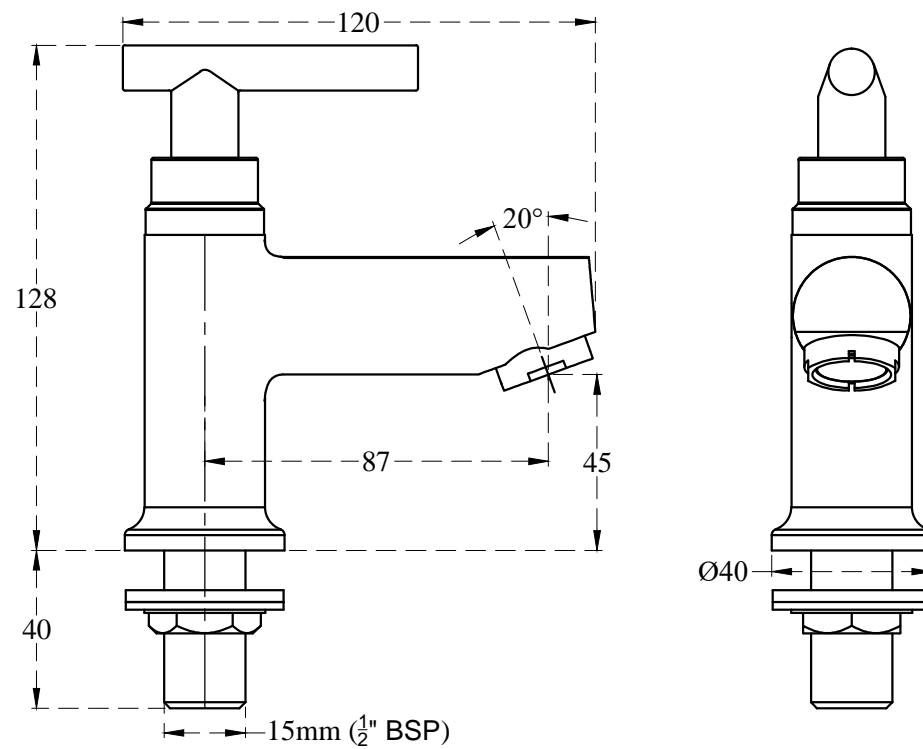

Technical Drawing  
**DEW F2003101** Pillar cock with aerator

**CERA**

All dimension are in mm