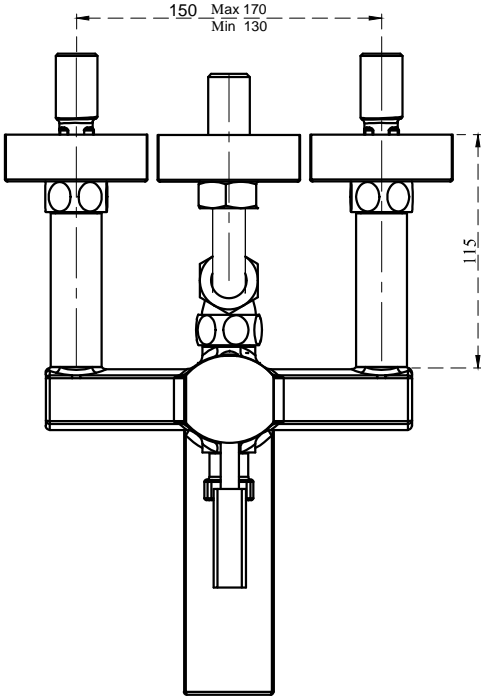

Technical Drawing
GAYLE F1014411 Single lever wall mixer with bend pipe for overhead shower

All dimension are in mm