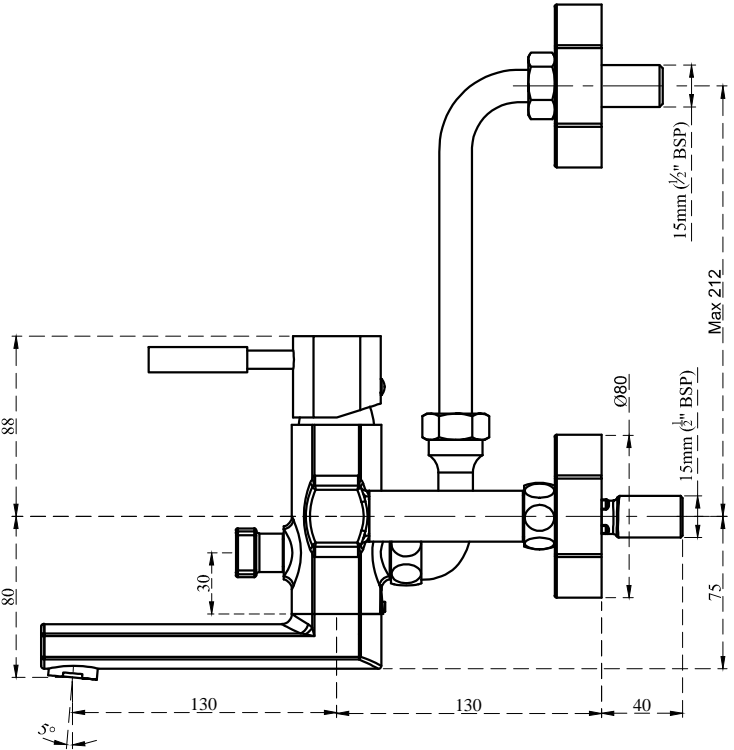

Technical Drawing
GAYLE F1014411 Single lever wall mixer with bend pipe for overhead shower

All dimension are in mm