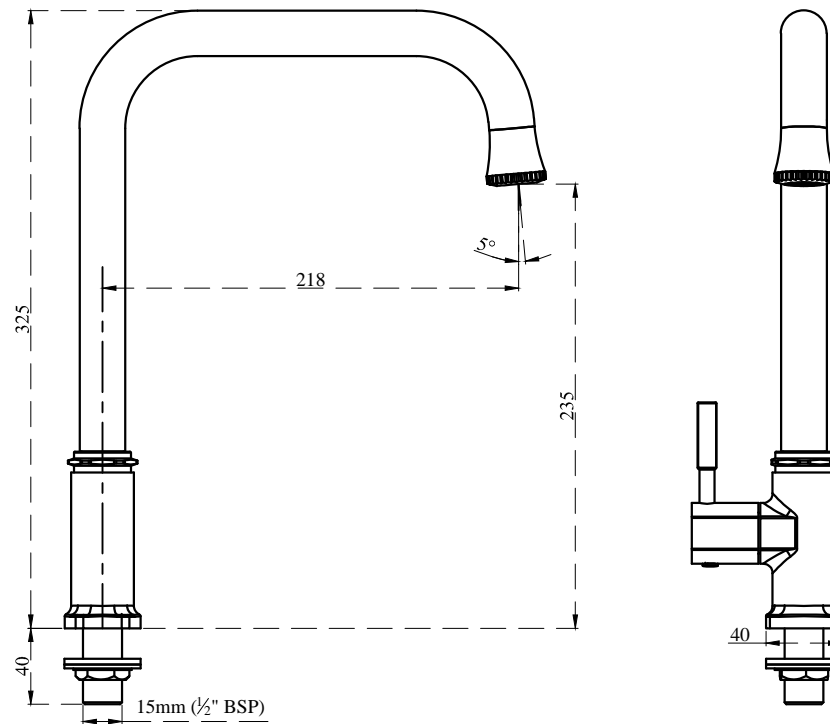

Technical Drawing
GAYLE F1014311 Sink cock (table mounted) with 232 mm (9")
long swivel spout

CERA

All dimension are in mm