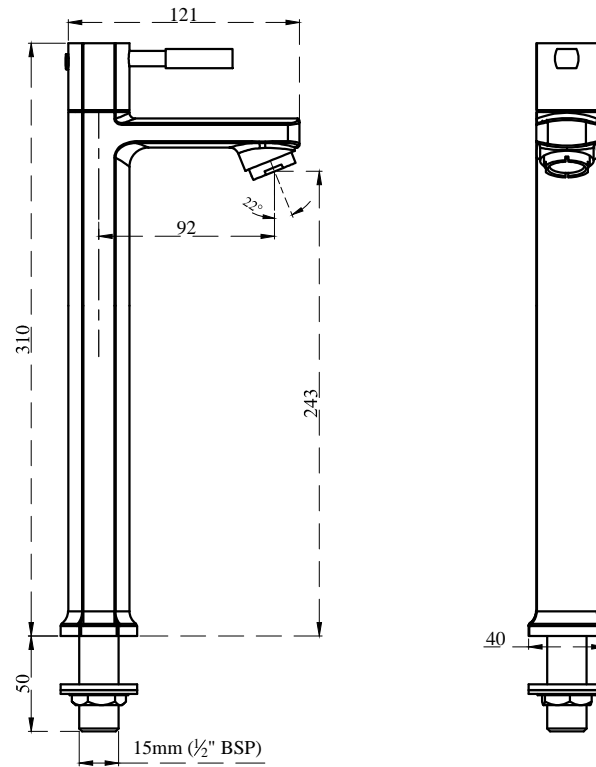

Technical Drawing

GAYLE F1014102 Pillar cock with 310 mm (12.5") long extended body and aerator

CERA

All dimension are in mm