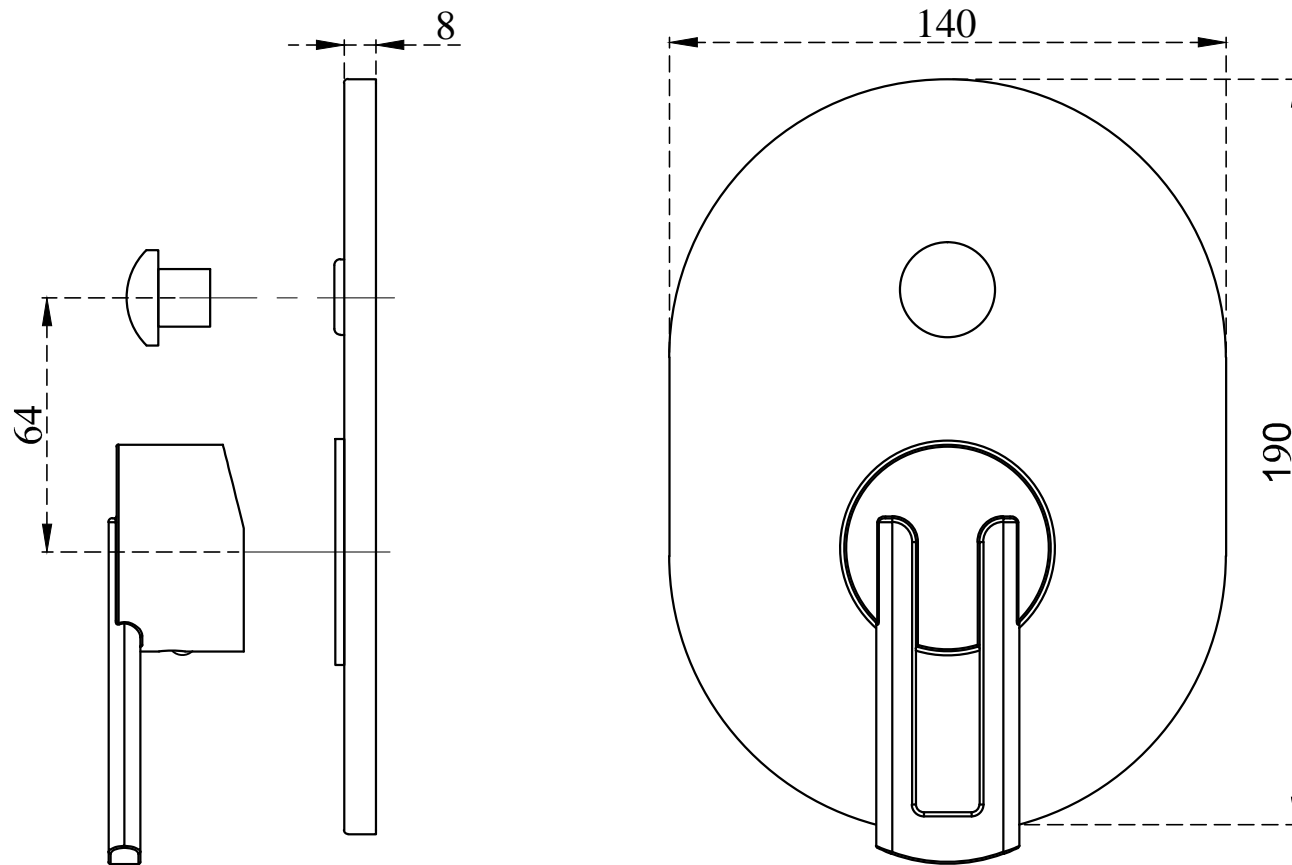

Technical Drawing  
**TOPAZ-SL F1007701** Exposed Set of single lever concealed diverter  
with lever, tip ton knob and flange

CERA

All dimension are in mm