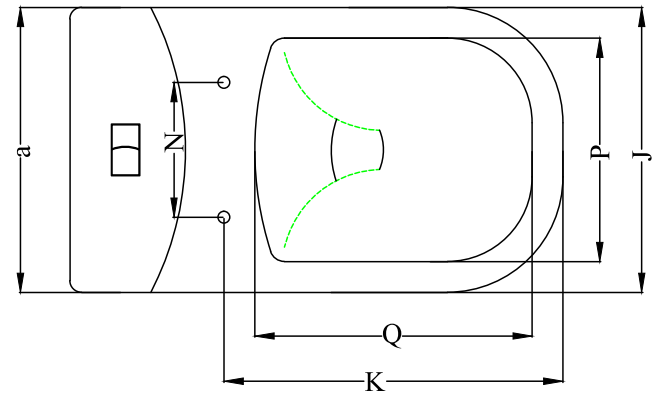

Technical Drawing  
**CITRUS S1013124 One Piece EWC**

A	D	D1	H	J	K	N	P	Q	S	WD	a	b	h
400	65	90	730	370	455	165	270	335	655	220±10	350	150	340

Note: All dimension are in mm