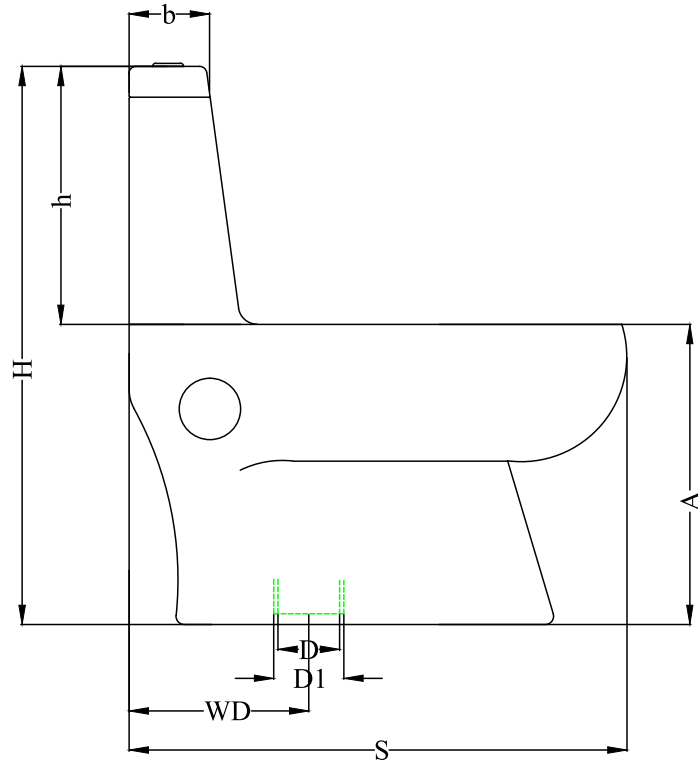

Technical Drawing  
**CITRUS S1013124 One Piece EWC**

A	D	D1	H	J	K	N	P	Q	S	WD	a	b	h
400	65	90	730	370	455	165	270	335	655	220±10	350	150	340

Note: All dimension are in mm