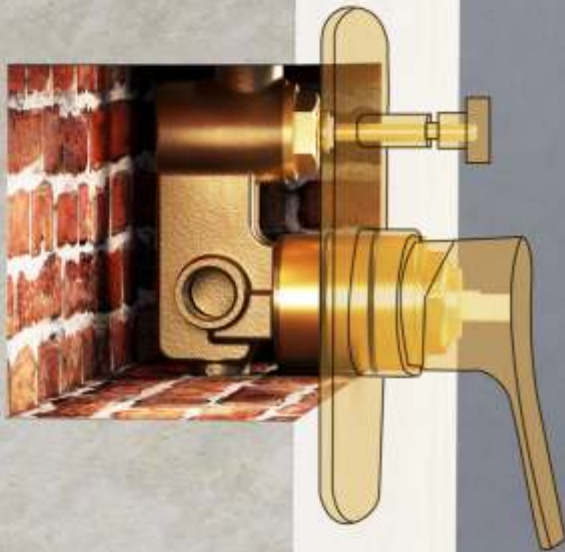

HIGH FLOW CONCEALED BODY

F4030301

CONCEALED PARTS