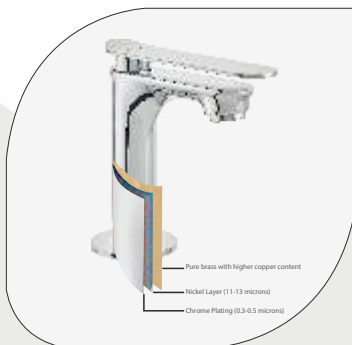

Evershine product finish & high corrosion resistance

The chrome plating, the surface of any faucets adds an impeccable finish to the product.

CERA faucets have a 11-13 microns thick nickle layer and 0.3-0.5 microns thick chrome plating which is much above the industry standards that result in better finish and durability. Also they are tested for 200 hours of neutral salt spray test ensuring corrosion free long life.