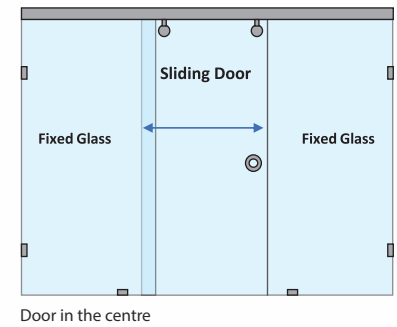

ELISA - WALL-TO-WALL SLIDING SHOWER PARTITION

1 Fixed Glass + 1 Sliding Door(CP Finish/Black Matte Finish)					
Specification	Item Code	Width(mm)	Height(mm)	CP Finish MRP(Rs.)	Black Matte MRP(Rs.)
8mm Clear Glass, CP finish hw	SPWW8501AA	1000-1500	2000	30090	33100
8mm Clear Glass, CP finish hw	SPWW8501AB	1501-2000	2000	33150	36470

ELISA-B XL - WALL-TO-WALL SLIDING SHOWER PARTITION

2 Fixed Glass + 1 Sliding Door in center(CP Finish)				
Specification	Item Code	Width(mm)	Height(mm)	MRP(Rs.)
8mm Clear Glass, CP finish hw	SPWW8502AD	1000-1500	2000	40700
8mm Clear Glass, CP finish hw	SPWW8502AE	1601-2000	2000	42230
8mm Clear Glass, CP finish hw	SPWW8502AF	2001-2500	2000	43700

ELISA XL - WALL-TO-WALL SLIDING SHOWER PARTITION

2 Fixed Glass + 1 Sliding Door in center(CP Finish)				
Specification	Item Code	Width(mm)	Height(mm)	MRP(Rs.)
8mm Clear Glass, CP finish hw	SPWW8502AA	1000-1500	2000	35390
8mm Clear Glass, CP finish hw	SPWW8502AB	1601-2000	2000	36720
8mm Clear Glass, CP finish hw	SPWW8502AC	2001-2500	2000	38000

ENCLAVE - CORNER SLIDING SHOWER PARTITION

2 Fixed Glass + 2 Sliding Doors in Corner (CP Finish)				
Specification	Item Code	Width(mm)	Height(mm)	MRP(Rs.)
8mm Clear Glass, CP finish hw	SPCS8503AA	1800-2200	2000	44000
8mm Clear Glass, CP finish hw	SPCS8503AB	2201-2600	2000	49250
8mm Clear Glass, CP finish hw	SPCS8503AC	2601-3000	2000	53700