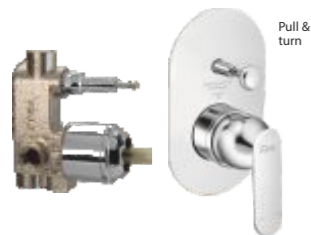

5 - Way (3 inlets + 2 outlets)
single lever concealed diverter
Exposed part without tipton & sleeve
Concealed part with sleeve
Exposed part **F1018712** ₹ 3,210
Concealed part **F4020101** ₹ 5,460
Set ₹ 8,670

F1018661
Bath tub spout with
wall flange
₹ 3,050

F1018201
Angle cock with wall flange
₹ 2,260

F1018211
2 - Way angle cock
with wall flange
₹ 2,720

5 - Way (3 inlets + 2 outlets)
single lever concealed diverter
Exposed part without tipton & sleeve
Concealed part with sleeve
Exposed part **F1018711** ₹ 3,210
Concealed part **F4020101** ₹ 5,460
Set ₹ 8,670