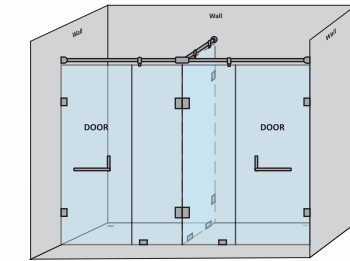

Handle on right

Handle on left

ADELE-G - T SHAPE SHOWER PARTITION

3 Fixed Glass + 2 Door(on wall)(with round/square shape stabilizer rod set & door Handle)					
Specification	Item Code	Width(mm)	Height(mm)	Round MRP(Rs.)	Square MRP(Rs.)
8mm Clear Glass, CP finish hw	SPTS8113AA	2700-3000	1950	55200	57960
8mm Clear Glass, CP finish hw	SPTS8113AB	3001-3400	1950	58750	61690
8mm Clear Glass, CP finish hw	SPTS8113AC	3401-3800	1950	61510	64590
8mm Clear Glass, CP finish hw	SPTS8113AC	3801-4200	1950	64460	67680
8mm Clear Glass, CP finish hw	SPTS8113AC	4201-4500	1950	67300	70670
10mm Clear Glass, CP finish hw	SPTS1113AA	2700-3000	1950	63480	66650
10mm Clear Glass, CP finish hw	SPTS1113AB	3001-3400	1950	67560	70940
10mm Clear Glass, CP finish hw	SPTS1113AC	3401-3800	1950	70740	74280
10mm Clear Glass, CP finish hw	SPTS1113AC	3801-4200	1950	74130	77840
10mm Clear Glass, CP finish hw	SPTS1113AC	4201-4500	1950	77400	81270