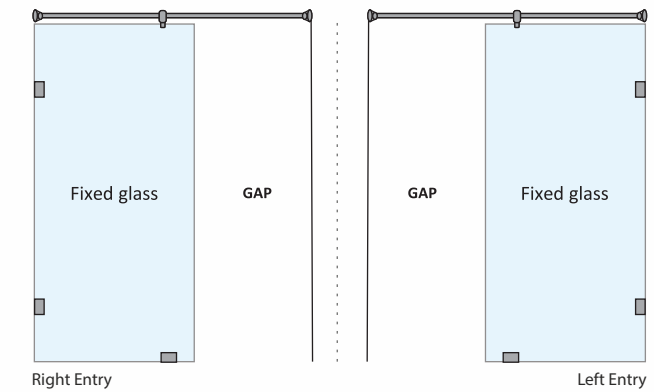

PREMIUM COLOUR OPTIONS

French Gold

Rose Gold

Matte Black

Chrome

HYBRIS-A WALK-IN SHOWER PARTITION

Only 1 fixed glass w/o door (with round/square shape stabilizer rod set)					
Specification	Item Code	Width(mm)	Height(mm)	Round MRP(Rs.)	Square MRP(Rs.)
8mm Clear Glass, CP finish hw	SPWP8100AA	600-900	1950	16120	16930
8mm Clear Glass, CP finish hw	SPWP8100AB	901-1100	1950	16630	17460
8mm Clear Glass, CP finish hw	SPWP8100AC	1101-1200	1950	17340	18210
10mm Clear Glass, CP finish hw	SPWP1100AA	600-900	1950	16600	17430
10mm Clear Glass, CP finish hw	SPWP1100AB	901-1100	1950	17130	17990
10mm Clear Glass, CP finish hw	SPWP1100AC	1101-1200	1950	17860	18750