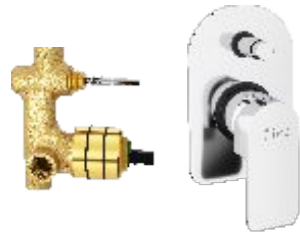

Push type single lever concealed diverter 40 mm
Exposed part with tipton & sleeve
Concealed part without sleeve
Exposed part **F1016703** ₹ 3,150
Concealed part **F4010201** ₹ 3,040
Set ₹ 6,190