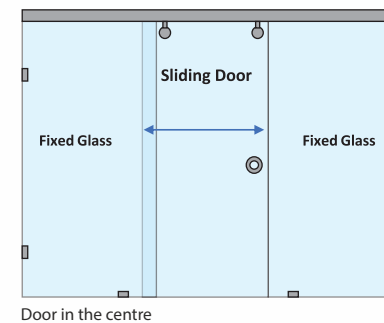

ELISA - WALL-TO-WALL SLIDING SHOWER PARTITION

1 Fixed Glass + 1 Sliding Door(CP Finish/Black Matte Finish)					
Specification	Item Code	Width(mm)	Height(mm)	CP Finish MRP(Rs.)	Black Matte MRP(Rs.)
8mm Clear Glass, CP finish hw	SPWW8501AA	1000-1500	2000	30090	33100
8mm Clear Glass, CP finish hw	SPWW8501AB	1501-2000	2000	33150	36470

ELISA-B XL - WALL-TO-WALL SLIDING SHOWER PARTITION

2 Fixed Glass + 1 Sliding Door in center(CP Finish)				
Specification	Item Code	Width(mm)	Height(mm)	MRP(Rs.)
8mm Clear Glass, CP finish hw	SPWW8502AD	1000-1500	2000	40700
8mm Clear Glass, CP finish hw	SPWW8502AE	1601-2000	2000	42230
8mm Clear Glass, CP finish hw	SPWW8502AF	2001-2500	2000	43700

ELISA XL - WALL-TO-WALL SLIDING SHOWER PARTITION

2 Fixed Glass + 1 Sliding Door in center(CP Finish)				
Specification	Item Code	Width(mm)	Height(mm)	MRP(Rs.)
8mm Clear Glass, CP finish hw	SPWW8502AA	1000-1500	2000	35390
8mm Clear Glass, CP finish hw	SPWW8502AB	1601-2000	2000	36720
8mm Clear Glass, CP finish hw	SPWW8502AC	2001-2500	2000	38000

ENCLAVE - CORNER SLIDING SHOWER PARTITION

2 Fixed Glass + 2 Sliding Doors in Corner (CP Finish)				
Specification	Item Code	Width(mm)	Height(mm)	MRP(Rs.)
8mm Clear Glass, CP finish hw	SPCS8503AA	1800-2200	2000	44000
8mm Clear Glass, CP finish hw	SPCS8503AB	2201-2600	2000	49250
8mm Clear Glass, CP finish hw	SPCS8503AC	2601-3000	2000	53700