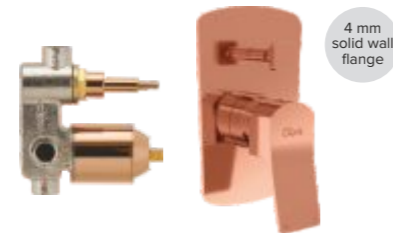

F1021451RG
Single lever basin mixer with 450 mm braided connection pipe (without pop-up)
₹ 10,710

F1021452RG
Single lever basin mixer with 300 mm (12") extended body and 600 mm braided connection pipe (without pop-up)
₹ 12,380

Wall mounted single lever basin mixer
Exposed part **F1021474RG** ₹ 7,770
Concealed part **F4065301RG** ₹ 5,700
Set ₹ 13,470

High flow single lever concealed diverter
Exposed part with tipton & sleeve
Concealed part without sleeve
Exposed part **F1021901RG** ₹ 5,250
Concealed part **F4030501** ₹ 4,530
Set ₹ 9,780

High flow single lever concealed diverter
Exposed part with tipton & sleeve
Concealed part with sleeve
Exposed part **#F1021721RG** ₹ 5,250
Concealed part **#F4030101RG** ₹ 4,530
Set ₹ 9,780

F1021551RG
Single lever sink mixer (table mounted) with 235 mm (9") long swivel spout and 450 mm long braided connection pipe
₹ 10,710