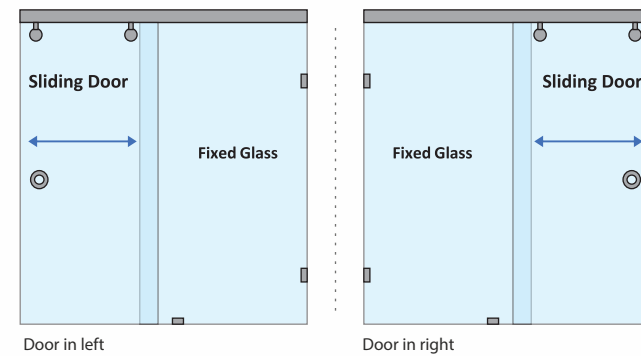

ELISA - WALL-TO-WALL SLIDING SHOWER PARTITION

1 Fixed Glass + 1 Sliding Door(CP Finish/Black Matte Finish)					
Specification	Item Code	Width(mm)	Height(mm)	CP Finish MRP(Rs.)	Black Matte MRP(Rs.)
8mm Clear Glass, CP finish hw	SPWW8501AA	1000-1500	2000	30090	33100
8mm Clear Glass, CP finish hw	SPWW8501AB	1501-2000	2000	33150	36470

ELISA-B XL - WALL-TO-WALL SLIDING SHOWER PARTITION

2 Fixed Glass + 1 Sliding Door in center(CP Finish)				
Specification	Item Code	Width(mm)	Height(mm)	MRP(Rs.)
8mm Clear Glass, CP finish hw	SPWW8502AD	1000-1500	2000	40700
8mm Clear Glass, CP finish hw	SPWW8502AE	1601-2000	2000	42230
8mm Clear Glass, CP finish hw	SPWW8502AF	2001-2500	2000	43700

ELISA XL - WALL-TO-WALL SLIDING SHOWER PARTITION

2 Fixed Glass + 1 Sliding Door in center(CP Finish)				
Specification	Item Code	Width(mm)	Height(mm)	MRP(Rs.)
8mm Clear Glass, CP finish hw	SPWW8502AA	1000-1500	2000	35390
8mm Clear Glass, CP finish hw	SPWW8502AB	1601-2000	2000	36720
8mm Clear Glass, CP finish hw	SPWW8502AC	2001-2500	2000	38000

ENCLAVE - CORNER SLIDING SHOWER PARTITION

2 Fixed Glass + 2 Sliding Doors in Corner (CP Finish)				
Specification	Item Code	Width(mm)	Height(mm)	MRP(Rs.)
8mm Clear Glass, CP finish hw	SPCS8503AA	1800-2200	2000	44000
8mm Clear Glass, CP finish hw	SPCS8503AB	2201-2600	2000	49250
8mm Clear Glass, CP finish hw	SPCS8503AC	2601-3000	2000	53700