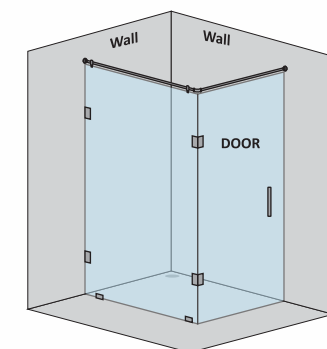

CAPTIVATE-C - L SHAPE SHOWER PARTITION

2 Fixed Glass + 1 Door(in corner)(with round/square shape stabilizer rod set & door Handle)					
Specification	Item Code	Width(mm)	Height(mm)	Round MRP(Rs.)	Square MRP(Rs.)
8mm Clear Glass, CP finish hw	SPLS8107AA	1800-2000	1950	38250	41230
8mm Clear Glass, CP finish hw	SPLS8107AB	2001-2400	1950	41310	43380
8mm Clear Glass, CP finish hw	SPLS8107AC	2401-2500	1950	45390	46050
8mm Clear Glass, CP finish hw	SPLS8107AD	2801-3000	1950	50490	51300
10mm Clear Glass, CP finish hw	SPLS1107AA	1800-2000	1950	44680	48200
10mm Clear Glass, CP finish hw	SPLS1107AB	2001-2400	1950	49160	53340
10mm Clear Glass, CP finish hw	SPLS1107AC	2401-2500	1950	53860	58370
10mm Clear Glass, CP finish hw	SPLS1107AD	2801-3000	1950	58000	63510

CAPTIVATE-A - L SHAPE SHOWER PARTITION

1 Fixed glass + 1 Door(on wall) (with round/square shape stabilizer set & door handle)					
Specification	Item Code	Width(mm)	Height(mm)	Round MRP(Rs.)	Square MRP(Rs.)
8mm Clear Glass, CP finish hw	SPLS8105AA	1500-1700	1950	34680	36410
8mm Clear Glass, CP finish hw	SPLS8105AB	1701-1900	1950	36720	38560
10mm Clear Glass, CP finish hw	SPLS1105AA	1500-1700	1950	35700	37490
10mm Clear Glass, CP finish hw	SPLS1105AB	1701-1900	1950	37740	39630

CAPTIVATE-G - L SHAPE SHOWER PARTITION