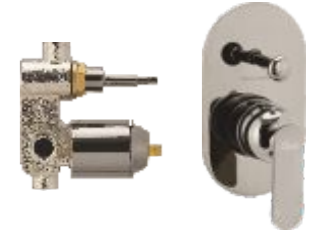

F1018452BM
Single lever basin mixer with 300 mm (12") extended body and 600 mm braided connection pipe (without pop-up)
₹ 12,380

High flow single lever concealed diverter
Exposed part without tipton & sleeve
Concealed part with sleeve
Exposed part **F1018721BM** ₹ 5,250
Concealed part **F4030101BM** ₹ 4,530
Set ₹ 9,780

BROOKLYN Graphite Grey
SINGLE LEVER

F1018451GG
Single lever basin mixer with 450 mm braided connection pipe (without pop-up)
₹ 10,710

F1018452GG
Single lever basin mixer with 300 mm (12") extended body and 600 mm braided connection pipe (without pop-up)
₹ 12,380

High flow single lever concealed diverter
Exposed part with tipton & sleeve
Concealed part without sleeve
Exposed part **F1018901GG** ₹ 5,250
Concealed part **F4030501** ₹ 4,530
Set ₹ 9,780

High flow single lever concealed diverter
Exposed part without tipton & sleeve
Concealed part with sleeve
Exposed part **#F1018721GG** ₹ 5,250
Concealed part **#F4030101GG** ₹ 4,530
Set ₹ 9,780