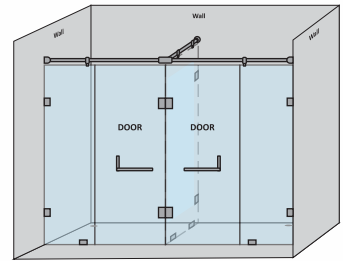

Handle in centre