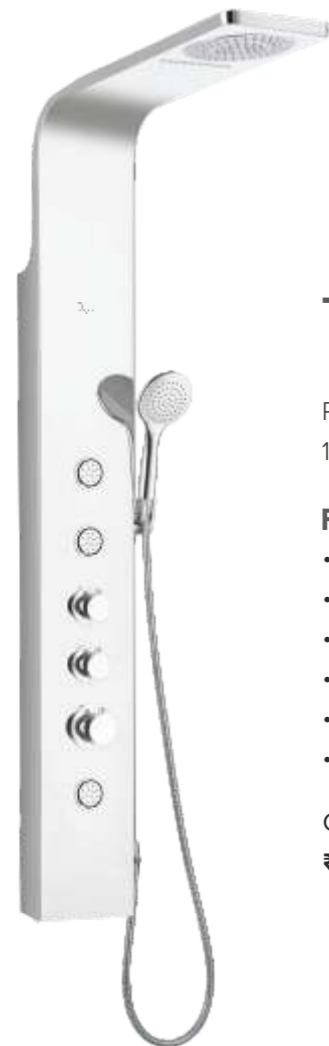

T O R E N E

Presenting Torene Shower Panel, inner peace at your finger tips.
1450 x 200 mm

Features:

- Superior Aluminium body with Chrome finish
- Adjustable Body Jets
- Four functions: Rain, Cascade rain, Body jets and Hand shower
- Luxurious Cascade rain mode
- Thermostatic function for precise water temperature.
- Stylish Chrome Hand shower with 1.5 meter flexible Hose

Cat. No. B2530123
₹ 25,500