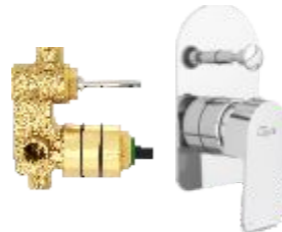

Push type single lever concealed diverter 40 mm
Exposed part with tipton & sleeve
Concealed part without sleeve
Exposed part **F1016703** ₹ 3,150
Concealed part **F4010201** ₹ 3,040
Set ₹ 6,190

Single lever concealed diverter 40 mm
Exposed part without tipton & sleeve
Concealed part with sleeve
Exposed part **#F1016701** ₹ 2,890
Concealed part **F4010101** ₹ 4,410
Set ₹ 7,300