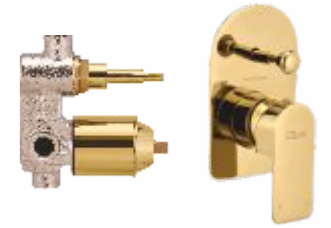

F1016451FG
Single lever basin mixer with 450 mm braided connection pipe (without pop-up)
₹ 8,230

#F1016452FG
Single lever basin mixer with 305 mm (12") extended body, 102 mm spout length and 600 mm braided connection pipe (without pop-up)
₹ 10,290

F1016453FG
Single lever basin mixer with 305 mm (12") extended body, 131.5 mm spout length and 600 mm braided connection pipe (without pop-up)
₹ 10,290

Wall mounted single lever basin mixer
Concealed diverter 35 mm
Exposed part **F1016474FG** ₹ 7,170
Concealed part **F4065301FG** ₹ 5,700
Set ₹ 12,870

Wall mounted single lever basin mixer
Concealed diverter 40 mm
Exposed part **#F1016473FG** ₹ 7,170
Concealed part **#F4065102FG** ₹ 5,880
Set ₹ 13,050

High flow single lever concealed diverter
Exposed part with tipton & sleeve
Concealed part without sleeve
Exposed part **F1016901FG** ₹ 5,640
Concealed part **F4030501** ₹ 4,530
Set ₹ 10,170