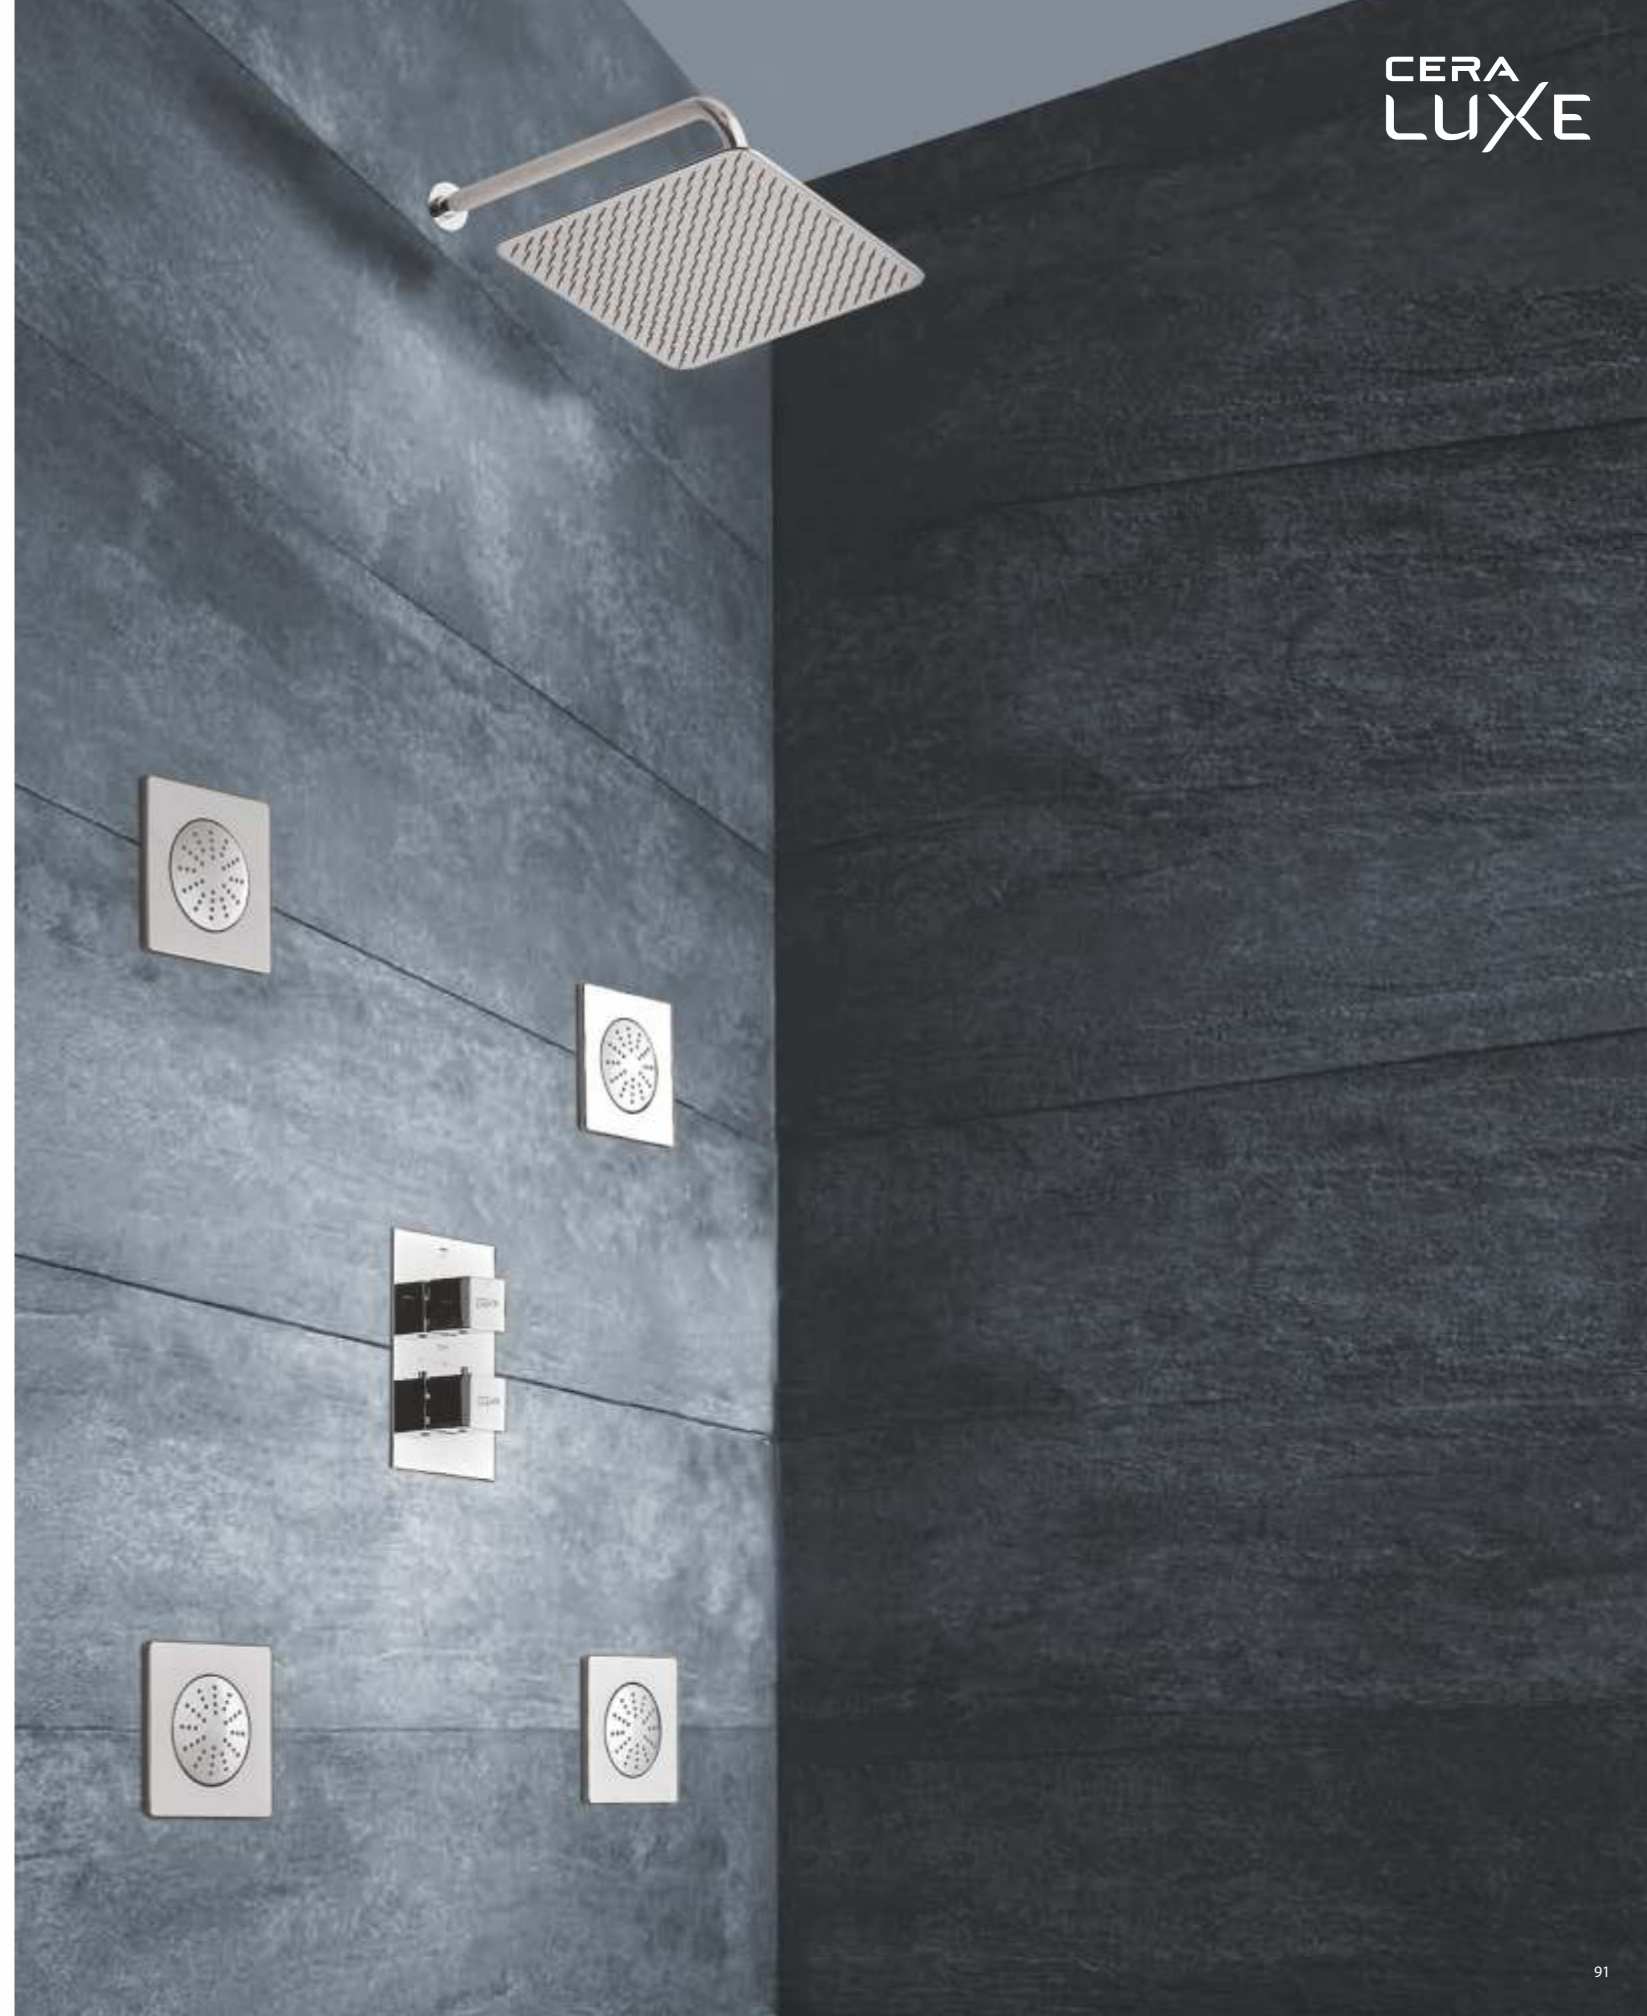

WATERFALL SHOWER

SOLACE CUSTOM SHOWERING