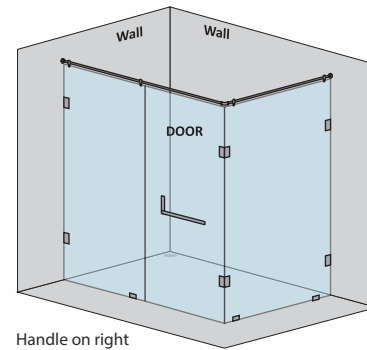

2 Fixed Glass + 1 Door(in corner)(with round/square shape stabilizer rod set & door Handle)					
Specification	Item Code	Width(mm)	Height(mm)	Round MRP(Rs.)	Square MRP(Rs.)
8mm Clear Glass, CP finish hw	SPLS8107AA	1800-2000	1950	38250	41230
8mm Clear Glass, CP finish hw	SPLS8107AB	2001-2400	1950	41310	43380
8mm Clear Glass, CP finish hw	SPLS8107AC	2401-2500	1950	45390	46050
8mm Clear Glass, CP finish hw	SPLS8107AD	2801-3000	1950	50490	51300
10mm Clear Glass, CP finish hw	SPLS1107AA	1800-2000	1950	44680	48200
10mm Clear Glass, CP finish hw	SPLS1107AB	2001-2400	1950	49160	53340
10mm Clear Glass, CP finish hw	SPLS1107AC	2401-2500	1950	53860	58370
10mm Clear Glass, CP finish hw	SPLS1107AD	2801-3000	1950	58000	63510