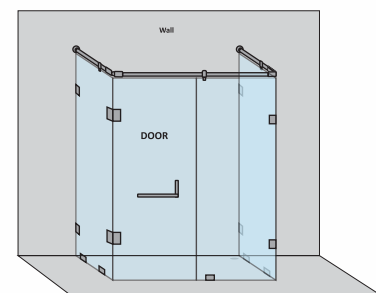

Handle on either side

Handle in centre

PODIUM-A - C SHAPE SHOWER PARTITION

3 Fixed Glass + 1 Door(with round/square shape stabilizer rod set & door Handle)					
Specification	Item Code	Width(mm)	Height(mm)	Round MRP(Rs.)	Square MRP(Rs.)
8mm Clear Glass, CP finish hw	SPCS8111AA	2500-2800	1950	49470	51940
8mm Clear Glass, CP finish hw	SPCS8111AB	2801-3200	1950	53750	56440
8mm Clear Glass, CP finish hw	SPCS8111AC	3201-3600	1950	56710	59550
8mm Clear Glass, CP finish hw	SPCS8111AD	3601-4000	1950	59100	62060
10mm Clear Glass, CP finish hw	SPCS1111AA	2500-2800	1950	56890	59730
10mm Clear Glass, CP finish hw	SPCS1111AB	2801-3200	1950	61810	64900
10mm Clear Glass, CP finish hw	SPCS1111AC	3201-3600	1950	65220	68480
10mm Clear Glass, CP finish hw	SPCS1111AD	3601-4000	1950	67970	71370