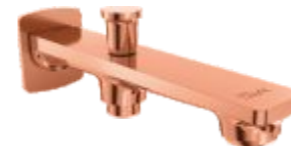

F1021451RG
Single lever basin mixer with 450 mm braided connection pipe (without pop-up)
₹ 10,710

F1021452RG
Single lever basin mixer with 300 mm (12") extended body and 600 mm braided connection pipe (without pop-up)
₹ 12,380

Wall mounted single lever basin mixer
Exposed part **F1021474RG** ₹ 7,770
Concealed part **F4065301RG** ₹ 5,700
Set ₹ 13,470

High flow single lever concealed diverter
Exposed part with tipton & sleeve
Concealed part without sleeve
Exposed part **F1021901RG** ₹ 5,250
Concealed part **F4030501** ₹ 4,530
Set ₹ 9,780

High flow single lever concealed diverter
Exposed part with tipton & sleeve
Concealed part with sleeve
Exposed part **#F1021721RG** ₹ 5,250
Concealed part **#F4030101RG** ₹ 4,530
Set ₹ 9,780

F1021551RG
Single lever sink mixer (table mounted) with 235 mm (9") long swivel spout and 450 mm long braided connection pipe
₹ 10,710