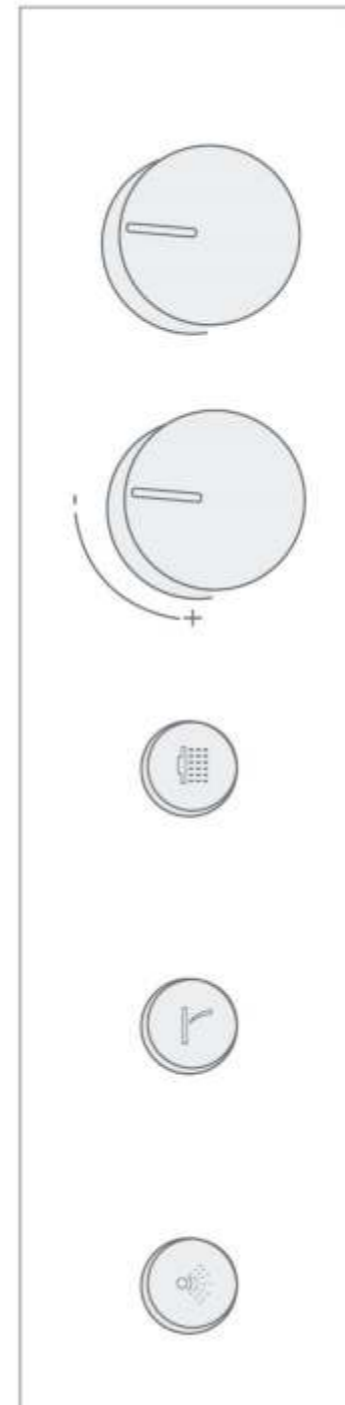

**THERMOSTATIC 5 WAY
DIVERTER**
Cat. No. F8015743CH
₹ 75,600

SOLACE CUSTOM SHOWERING

5-Way Thermostatic Diverter

Presenting the new Solace Luxury 5 - Way Thermostatic Diverter, designed to deliver a rejuvenating bathing experience while instilling a sense of tranquillity to your bathroom space. Its sophisticated customizable shower technology is activated with simple intuitive push control to make your shower experience more personalized than ever before.

Why the 5-Way Thermostatic Diverter?

Recessed Design - Fits perfectly inside the wall.

Intuitive Push Control. •

Minimal and Clean - Eliminates the need of multiple diverter knobs.

38°C Safe Stop Button (thermostat).

Simultaneous use of all 5 functions.

Design and Build:

High quality brass body with zinc alloy handles.

High quality Thermostatic Vernet from France.

Diamond cut knurled knobs for secure grip.

Easy to Install.