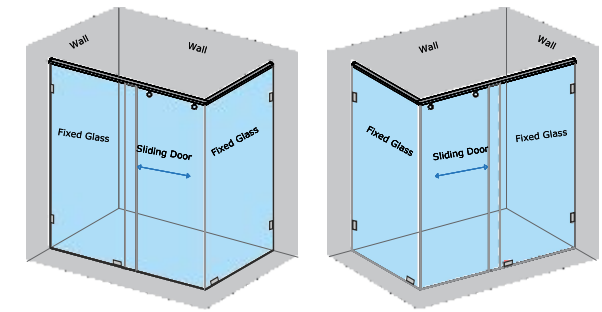

Door in the centre

Door in the centre