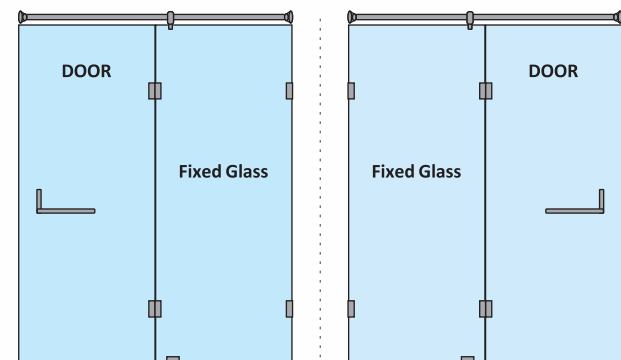

HYBRIS-C WALL-TO-WALL SHOWER PARTITION

1 Fixed Glass + 1 Door(on wall)(with round/square shape stabilizer rod set & door Handle)					
Specification	Item Code	Width(mm)	Height(mm)	Round MRP(Rs.)	Square MRP(Rs.)
8mm Clear Glass, CP finish hw	SPWW8102AA	800-1200	1950	23870	25060
8mm Clear Glass, CP finish hw	SPWW8102AB	1201-1600	1950	28460	29880
8mm Clear Glass, CP finish hw	SPWW8102AC	1601-2000	1950	31720	33310
10mm Clear Glass, CP finish hw	SPWW1102AA	800-1200	1950	27540	28920
10mm Clear Glass, CP finish hw	SPWW1102AB	1201-1600	1950	31820	33410
10mm Clear Glass, CP finish hw	SPWW1102AC	1601-2000	1950	35190	36950

GIANA-B WALL-TO-WALL SHOWER PARTITION

2 Fixed Glass + 1 Door(in center)(with round/square shape stabilizer rod set & door Handle)					
Specification	Item Code	Width(mm)	Height(mm)	Round MRP(Rs.)	Square MRP(Rs.)
8mm Clear Glass, CP finish hw	SPWW8304AA	1200-1600	1950	32230	33840
8mm Clear Glass, CP finish hw	SPWW8304AB	1601-2000	1950	34370	36090
8mm Clear Glass, CP finish hw	SPWW8304AC	2001-2400	1950	40600	42630
8mm Clear Glass, CP finish hw	SPWW8304AC	2401-2500	1950	44170	46380
10mm Clear Glass, CP finish hw	SPWW1304AA	1200-1600	1950	38660	40590
10mm Clear Glass, CP finish hw	SPWW1304AB	1601-2000	1950	43760	45950
10mm Clear Glass, CP finish hw	SPWW1304AC	2001-2400	1950	48860	51300
10mm Clear Glass, CP finish hw	SPWW1304AC	2401-2500	1950	52840	55480

GIANA-A WALL-TO-WALL SHOWER PARTITION