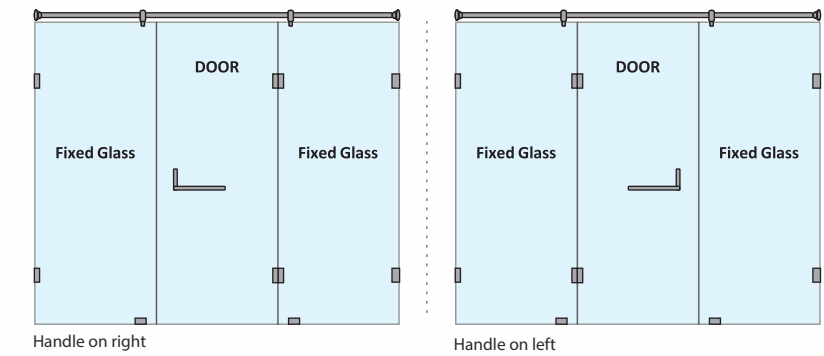

2 Fixed Glass + 1 Door(in center)(with round/square shape stabilizer rod set & door Handle)					
Specification	Item Code	Width(mm)	Height(mm)	Round MRP(Rs.)	Square MRP(Rs.)
8mm Clear Glass, CP finish hw	SPWW8304AA	1200-1600	1950	32230	33840
8mm Clear Glass, CP finish hw	SPWW8304AB	1601-2000	1950	34370	36090
8mm Clear Glass, CP finish hw	SPWW8304AC	2001-2400	1950	40600	42630
8mm Clear Glass, CP finish hw	SPWW8304AC	2401-2500	1950	44170	46380
10mm Clear Glass, CP finish hw	SPWW1304AA	1200-1600	1950	38660	40590
10mm Clear Glass, CP finish hw	SPWW1304AB	1601-2000	1950	43760	45950
10mm Clear Glass, CP finish hw	SPWW1304AC	2001-2400	1950	48860	51300
10mm Clear Glass, CP finish hw	SPWW1304AC	2401-2500	1950	52840	55480