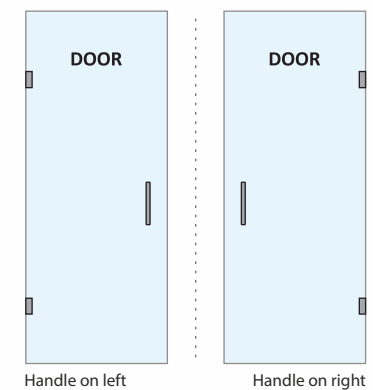

Customized Shower Partitions

Partitions that are made to bring you closer to your dream space.

Our stunning shower partitions demark the wet & dry areas of your bathroom and prevent water from invading the unwanted areas of your bathroom space.

Re-invent your bathroom to your vibe and have a hassle-free shower experience with Cera's Customised Shower Partitions that can be custom made to any dimension. These sleek and stunning partitions are safe, durable, leak proof and come with world class hardware consisting of a range of colours.

Our huge variety of glass and fitments give you a wide range of designs to choose from. Choose from Chrome-Plated Brass, Black Matt, French Gold & Rose Gold finishes so you can play it your way and let your shower partition imbibe your vibe.

Just connect with us and our trained team will help you make decisions at every step, right up to door-step installation.

With Cera Customised Partitions, make your bathroom a space that is hassle-free, tranquil and uniquely yours.

FEATURES

Custom Made

Leak Proof

Extremely Safe Glass

Door Step installation

Easy to Maintain

World class hardware

Available in Round and Square shapes

PREMIUM COLOUR OPTIONS

HYBRIS-A WALK-IN SHOWER PARTITION

Only 1 fixed glass w/o door (with round/square shape stabilizer rod set)					
Specification	Item Code	Width(mm)	Height(mm)	Round MRP(Rs.)	Square MRP(Rs.)
8mm Clear Glass, CP finish hw	SPWP8100AA	600-900	1950	16120	16930
8mm Clear Glass, CP finish hw	SPWP8100AB	901-1100	1950	16630	17460
8mm Clear Glass, CP finish hw	SPWP8100AC	1101-1200	1950	17340	18210
10mm Clear Glass, CP finish hw	SPWP1100AA	600-900	1950	16600	17430
10mm Clear Glass, CP finish hw	SPWP1100AB	901-1100	1950	17130	17990
10mm Clear Glass, CP finish hw	SPWP1100AC	1101-1200	1950	17860	18750