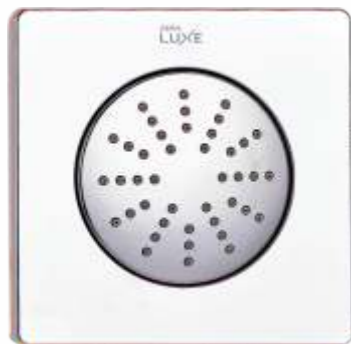

BODY JET 130 mm
Cat. No. F7020701CH
₹ 5,530