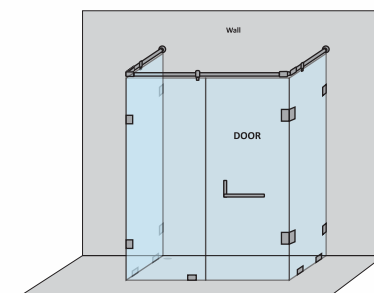

Handle on left