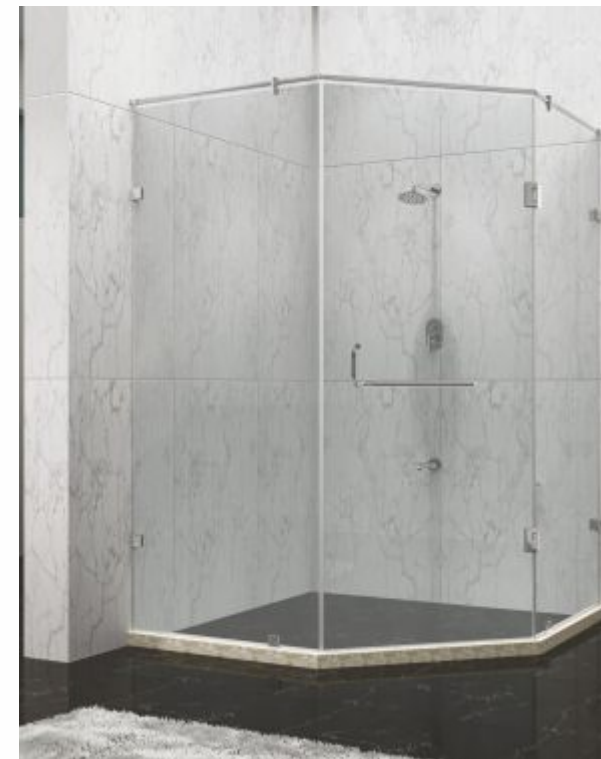

SOLITUDE (R) - PENTAGON SHAPE SHOWER PARTITION