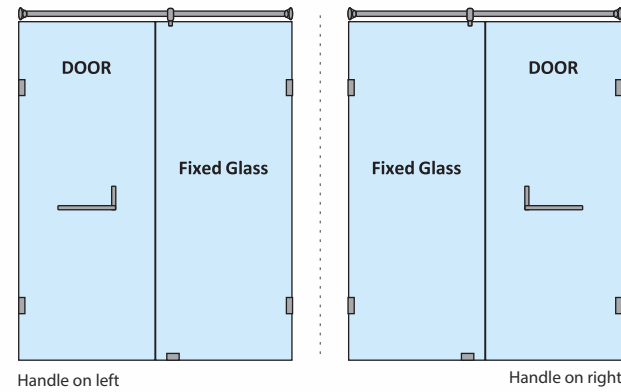

HYBRIS-C WALL-TO-WALL SHOWER PARTITION

1 Fixed Glass + 1 Door(on wall)(with round/square shape stabilizer rod set & door Handle)					
Specification	Item Code	Width(mm)	Height(mm)	Round MRP(Rs.)	Square MRP(Rs.)
8mm Clear Glass, CP finish hw	SPWW8102AA	800-1200	1950	23870	25060
8mm Clear Glass, CP finish hw	SPWW8102AB	1201-1600	1950	28460	29880
8mm Clear Glass, CP finish hw	SPWW8102AC	1601-2000	1950	31720	33310
10mm Clear Glass, CP finish hw	SPWW1102AA	800-1200	1950	27540	28920
10mm Clear Glass, CP finish hw	SPWW1102AB	1201-1600	1950	31820	33410
10mm Clear Glass, CP finish hw	SPWW1102AC	1601-2000	1950	35190	36950

GIANA-B WALL-TO-WALL SHOWER PARTITION

2 Fixed Glass + 1 Door(in center)(with round/square shape stabilizer rod set & door Handle)					
Specification	Item Code	Width(mm)	Height(mm)	Round MRP(Rs.)	Square MRP(Rs.)
8mm Clear Glass, CP finish hw	SPWW8304AA	1200-1600	1950	32230	33840
8mm Clear Glass, CP finish hw	SPWW8304AB	1601-2000	1950	34370	36090
8mm Clear Glass, CP finish hw	SPWW8304AC	2001-2400	1950	40600	42630
8mm Clear Glass, CP finish hw	SPWW8304AC	2401-2500	1950	44170	46380
10mm Clear Glass, CP finish hw	SPWW1304AA	1200-1600	1950	38660	40590
10mm Clear Glass, CP finish hw	SPWW1304AB	1601-2000	1950	43760	45950
10mm Clear Glass, CP finish hw	SPWW1304AC	2001-2400	1950	48860	51300
10mm Clear Glass, CP finish hw	SPWW1304AC	2401-2500	1950	52840	55480

GIANA-A WALL-TO-WALL SHOWER PARTITION