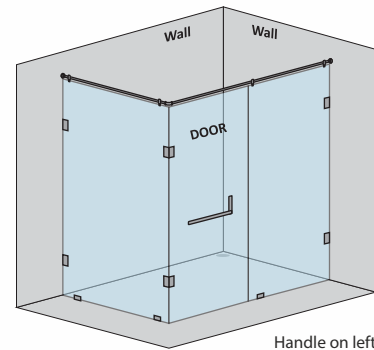

2 Fixed Glass + 1 Door(in corner)(with round/square shape stabilizer rod set & door Handle)					
Specification	Item Code	Width(mm)	Height(mm)	Round MRP(Rs.)	Square MRP(Rs.)
8mm Clear Glass, CP finish hw	SPLS8107AA	1800-2000	1950	38250	41230
8mm Clear Glass, CP finish hw	SPLS8107AB	2001-2400	1950	41310	43380
8mm Clear Glass, CP finish hw	SPLS8107AC	2401-2500	1950	45390	46050
8mm Clear Glass, CP finish hw	SPLS8107AD	2801-3000	1950	50490	51300
10mm Clear Glass, CP finish hw	SPLS1107AA	1800-2000	1950	44680	48200
10mm Clear Glass, CP finish hw	SPLS1107AB	2001-2400	1950	49160	53340
10mm Clear Glass, CP finish hw	SPLS1107AC	2401-2500	1950	53860	58370
10mm Clear Glass, CP finish hw	SPLS1107AD	2801-3000	1950	58000	63510