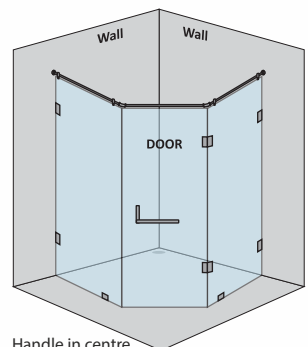

Handle in centre

ELISA - WALL-TO-WALL SLIDING SHOWER PARTITION

1 Fixed Glass + 1 Sliding Door(CP Finish/Black Matte Finish)					
Specification	Item Code	Width(mm)	Height(mm)	CP Finish MRP(Rs.)	Black Matte MRP(Rs.)
8mm Clear Glass, CP finish hw	SPWW8501AA	1000-1500	2000	30090	33100
8mm Clear Glass, CP finish hw	SPWW8501AB	1501-2000	2000	33150	36470