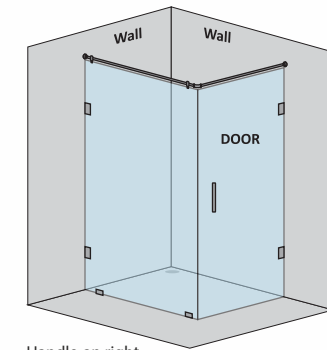

CAPTIVATE-C - L SHAPE SHOWER PARTITION

2 Fixed Glass + 1 Door(in corner)(with round/square shape stabilizer rod set & door Handle)					
Specification	Item Code	Width(mm)	Height(mm)	Round MRP(Rs.)	Square MRP(Rs.)
8mm Clear Glass, CP finish hw	SPLS8107AA	1800-2000	1950	38250	41230
8mm Clear Glass, CP finish hw	SPLS8107AB	2001-2400	1950	41310	43380
8mm Clear Glass, CP finish hw	SPLS8107AC	2401-2500	1950	45390	46050
8mm Clear Glass, CP finish hw	SPLS8107AD	2801-3000	1950	50490	51300
10mm Clear Glass, CP finish hw	SPLS1107AA	1800-2000	1950	44680	48200
10mm Clear Glass, CP finish hw	SPLS1107AB	2001-2400	1950	49160	53340
10mm Clear Glass, CP finish hw	SPLS1107AC	2401-2500	1950	53860	58370
10mm Clear Glass, CP finish hw	SPLS1107AD	2801-3000	1950	58000	63510

CAPTIVATE-A - L SHAPE SHOWER PARTITION

1 Fixed glass + 1 Door(on wall) (with round/square shape stabilizer set & door handle)					
Specification	Item Code	Width(mm)	Height(mm)	Round MRP(Rs.)	Square MRP(Rs.)
8mm Clear Glass, CP finish hw	SPLS8105AA	1500-1700	1950	34680	36410
8mm Clear Glass, CP finish hw	SPLS8105AB	1701-1900	1950	36720	38560
10mm Clear Glass, CP finish hw	SPLS1105AA	1500-1700	1950	35700	37490
10mm Clear Glass, CP finish hw	SPLS1105AB	1701-1900	1950	37740	39630

CAPTIVATE-G - L SHAPE SHOWER PARTITION