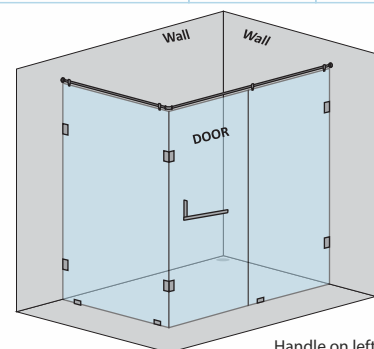

2 Fixed Glass + 1 Door(on glass)(with Round/square shape stabilizer rod set & door Handle)					
Specification	Item Code	Width(mm)	Height(mm)	Round MRP(Rs.)	Square MRP(Rs.)
8mm Clear Glass, CP finish hw	SPLS8308AA	1800-2000	1950	38250	40160
8mm Clear Glass, CP finish hw	SPLS8308AB	2001-2400	1950	41310	43380
8mm Clear Glass, CP finish hw	SPLS8308AC	2401-2500	1950	45390	47660
8mm Clear Glass, CP finish hw	SPLS8308AD	2801-3000	1950	50490	53010
10mm Clear Glass, CP finish hw	SPLS1308AA	1800-2000	1950	44680	46910
10mm Clear Glass, CP finish hw	SPLS1308AB	2001-2400	1950	49160	51620
10mm Clear Glass, CP finish hw	SPLS1308AC	2401-2500	1950	53860	56550
10mm Clear Glass, CP finish hw	SPLS1308AD	2801-3000	1950	58000	60900