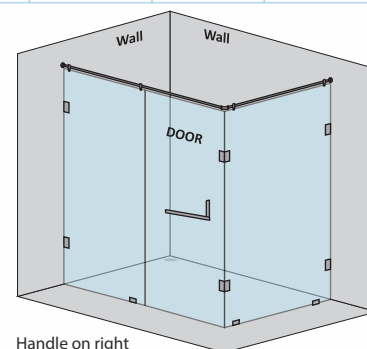

2 Fixed Glass + 1 Door(on glass)(with Round/square shape stabilizer rod set & door Handle)					
Specification	Item Code	Width(mm)	Height(mm)	Round MRP(Rs.)	Square MRP(Rs.)
8mm Clear Glass, CP finish hw	SPLS8308AA	1800-2000	1950	38250	40160
8mm Clear Glass, CP finish hw	SPLS8308AB	2001-2400	1950	41310	43380
8mm Clear Glass, CP finish hw	SPLS8308AC	2401-2500	1950	45390	47660
8mm Clear Glass, CP finish hw	SPLS8308AD	2801-3000	1950	50490	53010
10mm Clear Glass, CP finish hw	SPLS1308AA	1800-2000	1950	44680	46910
10mm Clear Glass, CP finish hw	SPLS1308AB	2001-2400	1950	49160	51620
10mm Clear Glass, CP finish hw	SPLS1308AC	2401-2500	1950	53860	56550
10mm Clear Glass, CP finish hw	SPLS1308AD	2801-3000	1950	58000	60900