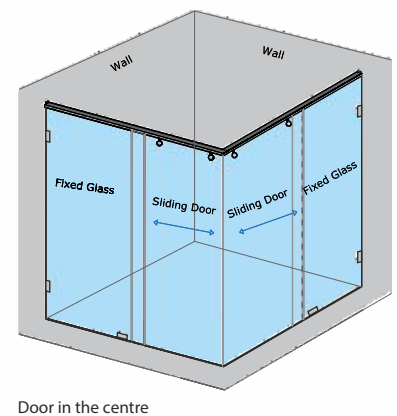

ELISA - WALL-TO-WALL SLIDING SHOWER PARTITION

1 Fixed Glass + 1 Sliding Door(CP Finish/Black Matte Finish)					
Specification	Item Code	Width(mm)	Height(mm)	CP Finish MRP(Rs.)	Black Matte MRP(Rs.)
8mm Clear Glass, CP finish hw	SPWW8501AA	1000-1500	2000	30090	33100
8mm Clear Glass, CP finish hw	SPWW8501AB	1501-2000	2000	33150	36470

ELISA-B XL - WALL-TO-WALL SLIDING SHOWER PARTITION

2 Fixed Glass + 1 Sliding Door in center(CP Finish)				
Specification	Item Code	Width(mm)	Height(mm)	MRP(Rs.)
8mm Clear Glass, CP finish hw	SPWW8502AD	1000-1500	2000	40700
8mm Clear Glass, CP finish hw	SPWW8502AE	1601-2000	2000	42230
8mm Clear Glass, CP finish hw	SPWW8502AF	2001-2500	2000	43700

ELISA XL - WALL-TO-WALL SLIDING SHOWER PARTITION

2 Fixed Glass + 1 Sliding Door in center(CP Finish)				
Specification	Item Code	Width(mm)	Height(mm)	MRP(Rs.)
8mm Clear Glass, CP finish hw	SPWW8502AA	1000-1500	2000	35390
8mm Clear Glass, CP finish hw	SPWW8502AB	1601-2000	2000	36720
8mm Clear Glass, CP finish hw	SPWW8502AC	2001-2500	2000	38000

ENCLAVE - CORNER SLIDING SHOWER PARTITION

2 Fixed Glass + 2 Sliding Doors in Corner (CP Finish)				
Specification	Item Code	Width(mm)	Height(mm)	MRP(Rs.)
8mm Clear Glass, CP finish hw	SPCS8503AA	1800-2200	2000	44000
8mm Clear Glass, CP finish hw	SPCS8503AB	2201-2600	2000	49250
8mm Clear Glass, CP finish hw	SPCS8503AC	2601-3000	2000	53700