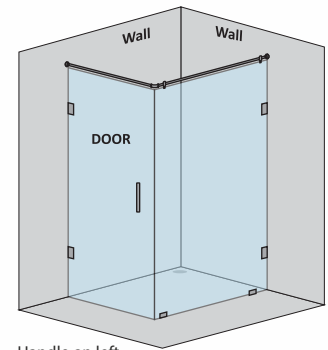

CAPTIVATE-C - L SHAPE SHOWER PARTITION

2 Fixed Glass + 1 Door(in corner)(with round/square shape stabilizer rod set & door Handle)					
Specification	Item Code	Width(mm)	Height(mm)	Round MRP(Rs.)	Square MRP(Rs.)
8mm Clear Glass, CP finish hw	SPLS8107AA	1800-2000	1950	38250	41230
8mm Clear Glass, CP finish hw	SPLS8107AB	2001-2400	1950	41310	43380
8mm Clear Glass, CP finish hw	SPLS8107AC	2401-2500	1950	45390	46050
8mm Clear Glass, CP finish hw	SPLS8107AD	2801-3000	1950	50490	51300
10mm Clear Glass, CP finish hw	SPLS1107AA	1800-2000	1950	44680	48200
10mm Clear Glass, CP finish hw	SPLS1107AB	2001-2400	1950	49160	53340
10mm Clear Glass, CP finish hw	SPLS1107AC	2401-2500	1950	53860	58370
10mm Clear Glass, CP finish hw	SPLS1107AD	2801-3000	1950	58000	63510

CAPTIVATE-A - L SHAPE SHOWER PARTITION

1 Fixed glass + 1 Door(on wall) (with round/square shape stabilizer set & door handle)					
Specification	Item Code	Width(mm)	Height(mm)	Round MRP(Rs.)	Square MRP(Rs.)
8mm Clear Glass, CP finish hw	SPLS8105AA	1500-1700	1950	34680	36410
8mm Clear Glass, CP finish hw	SPLS8105AB	1701-1900	1950	36720	38560
10mm Clear Glass, CP finish hw	SPLS1105AA	1500-1700	1950	35700	37490
10mm Clear Glass, CP finish hw	SPLS1105AB	1701-1900	1950	37740	39630

CAPTIVATE-G - L SHAPE SHOWER PARTITION