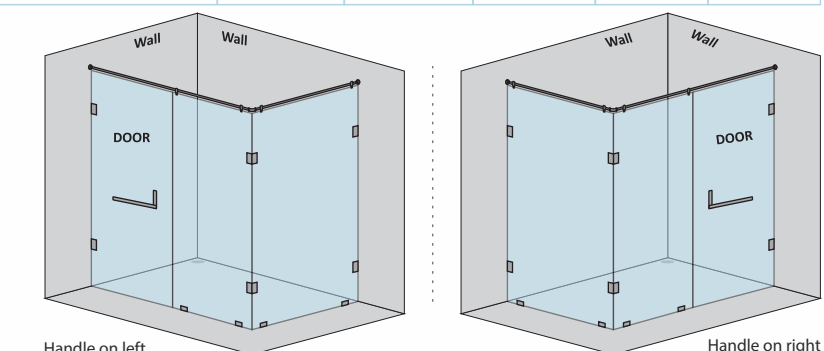

2 Fixed Glass + 1 Door(on wall)(with round/square shape stabilizer rod set & door Handle)					
Specification	Item Code	Width(mm)	Height(mm)	Round MRP(Rs.)	Square MRP(Rs.)
8mm Clear Glass, CP finish hw	SPLS8109AA	1800-2000	1950	38250	41230
8mm Clear Glass, CP finish hw	SPLS8109AB	2001-2400	1950	41310	43380
8mm Clear Glass, CP finish hw	SPLS8109AC	2401-2500	1950	45390	46050
8mm Clear Glass, CP finish hw	SPLS8109AD	2801-3000	1950	50490	51300
10mm Clear Glass, CP finish hw	SPLS1109AA	1800-2000	1950	44680	48200
10mm Clear Glass, CP finish hw	SPLS1109AB	2001-2400	1950	49160	53340
10mm Clear Glass, CP finish hw	SPLS1109AC	2401-2500	1950	53860	58370
10mm Clear Glass, CP finish hw	SPLS1109AD	2801-3000	1950	58000	63510