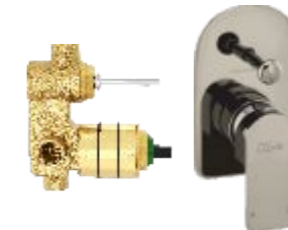

High flow single lever concealed diverter
Exposed part with tipton & sleeve
Concealed part without sleeve
Exposed part **F1016901GG** ₹ 5,640
Concealed part **F4030501** ₹ 4,530
Set ₹ 10,170