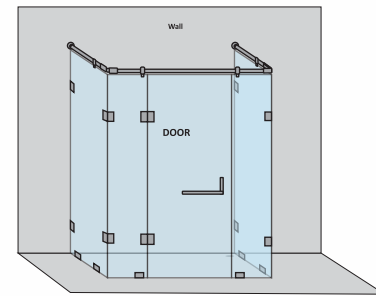

Handle on right