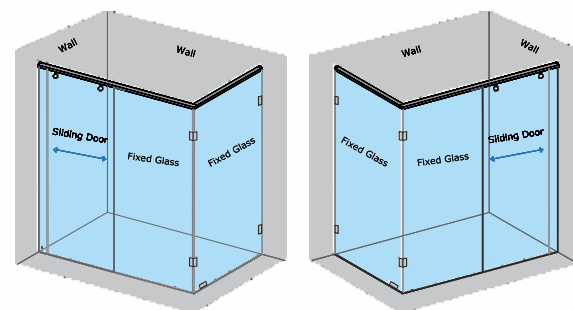

Door in left

Door in right