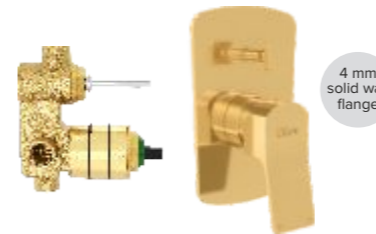

FAUCET COLLECTION

SYLVINA French Gold
SINGLE LEVER

F1021451FG
Single lever basin mixer with
450 mm braided connection pipe
(without pop-up)
₹ 10,710

F1021452FG
Single lever basin mixer with
300 mm (12") extended body and
600 mm braided connection pipe
(without pop-up)
₹ 12,380

Wall mounted single lever basin mixer
Exposed part **F1021474FG** ₹ 7,770
Concealed part **F4065301FG** ₹ 5,700
Set ₹ 13,470

High flow single lever concealed diverter
Exposed part with tipton & sleeve
Concealed part without sleeve
Exposed part **F1021901FG** ₹ 5,250
Concealed part **F4030501** ₹ 4,530
Set ₹ 9,780

High flow single lever concealed diverter
Exposed part with tipton & sleeve
Concealed part with sleeve
Exposed part **#F1021721FG** ₹ 5,250
Concealed part **#F4030101FG** ₹ 4,530
Set ₹ 9,780

F1021551FG
Single lever sink mixer (table mounted)
with 235 mm (9") long swivel spout and
450 mm long braided connection pipe
₹ 10,710