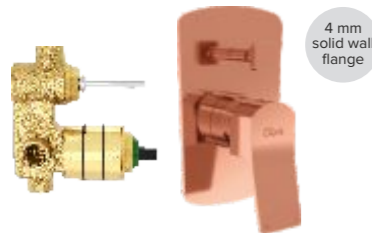

High flow single lever concealed diverter
Exposed part with tipton & sleeve
Concealed part without sleeve
Exposed part **F1021901RG** ₹ 5,250
Concealed part **F4030501** ₹ 4,530
Set ₹ 9,780