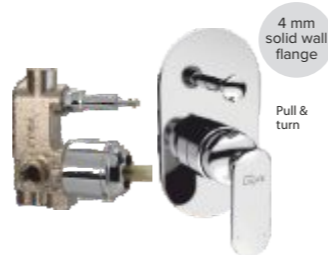

Push type single lever
concealed diverter 40 mm
Exposed part with tipton & sleeve
Concealed part without sleeve
Exposed part **F1018703** ₹ 3,790
Concealed part **F4010201** ₹ 3,040
Set ₹ 6,830

Single lever concealed diverter 40 mm
Exposed part without tipton & sleeve
Concealed part with sleeve
Exposed part **F1018701** ₹ 3,070
Concealed part **F4010101** ₹ 4,410
Set ₹ 7,480

F1018403
Wall mixer (3-in-1) with
arrangement for both telephonic
hand shower and overhead
shower with bend pipe
₹ 9,920

F1018151
Bib cock with wall flange and
aerator
₹ 3,170

F1018163
2 - Way Bib cock with
single handle and
wall flange
₹ 3,350

High flow single lever concealed diverter
Exposed part with tipton & sleeve
Concealed part without sleeve
Exposed part **F1018901** ₹ 3,750
Concealed part **F4030501** ₹ 4,530
Set ₹ 8,280

5-Way push type (3 inlets + 2 outlets)
single lever concealed diverter
Exposed part with tipton & sleeve
Concealed part without sleeve
Exposed part **F1018713** ₹ 3,830
Concealed part **F4020202** ₹ 4,840
Set ₹ 8,670