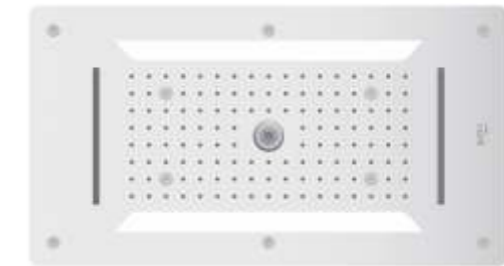

Single Cascade

Double Cascade

ETERNUM LED CEILING SHOWER

Presenting the Eternum LED Ceiling Shower with 5 - function customization, built to personalize serenity in your space.

Why Eternum?

- *5 - Function Shower - Lush Rain, Mist Flow, Bubble/Laminar Flow, Single Cascade, Double Cascade.
- Customizable LED lights.
- Effortlessly switch modes and adjust light intensity with the sleek and stylish remote control.
- Crafted with precision, premium stainless steel body of high quality.