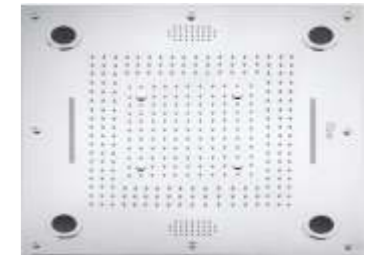

A R C A N U M L E D C E I L I N G S H O W E R

The all new Arcanum LED Ceiling shower is designed to invigorate your senses. Indulge in a captivating multi - sensory delight like never before.

Why Arcanum?

- 4 - Function Shower - Lush Rain, Cascade Waterfall, Intense Rain, Mist Flow.
- Customizable LED lights with remote.
- Premium music speakers for an immersive showering experience.
- Seamlessly control your music through Bluetooth connectivity with your mobile device.
- Crafted with precision, premium stainless steel body of high quality.

LED Ceiling Shower
4 Function shower
600 x 600 mm - Arcanum
Cat. No. F7010114SS
₹ 1,61,690