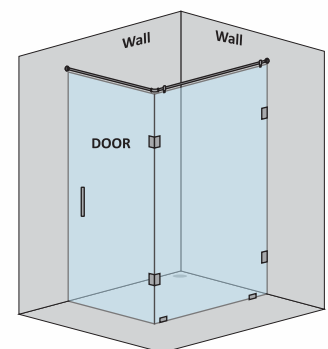

CAPTIVATE-C - L SHAPE SHOWER PARTITION

2 Fixed Glass + 1 Door(in corner)(with round/square shape stabilizer rod set & door Handle)					
Specification	Item Code	Width(mm)	Height(mm)	Round MRP(Rs.)	Square MRP(Rs.)
8mm Clear Glass, CP finish hw	SPLS8107AA	1800-2000	1950	38250	41230
8mm Clear Glass, CP finish hw	SPLS8107AB	2001-2400	1950	41310	43380
8mm Clear Glass, CP finish hw	SPLS8107AC	2401-2500	1950	45390	46050
8mm Clear Glass, CP finish hw	SPLS8107AD	2801-3000	1950	50490	51300
10mm Clear Glass, CP finish hw	SPLS1107AA	1800-2000	1950	44680	48200
10mm Clear Glass, CP finish hw	SPLS1107AB	2001-2400	1950	49160	53340
10mm Clear Glass, CP finish hw	SPLS1107AC	2401-2500	1950	53860	58370
10mm Clear Glass, CP finish hw	SPLS1107AD	2801-3000	1950	58000	63510

CAPTIVATE-A - L SHAPE SHOWER PARTITION

1 Fixed glass + 1 Door(on wall) (with round/square shape stabilizer set & door handle)					
Specification	Item Code	Width(mm)	Height(mm)	Round MRP(Rs.)	Square MRP(Rs.)
8mm Clear Glass, CP finish hw	SPLS8105AA	1500-1700	1950	34680	36410
8mm Clear Glass, CP finish hw	SPLS8105AB	1701-1900	1950	36720	38560
10mm Clear Glass, CP finish hw	SPLS1105AA	1500-1700	1950	35700	37490
10mm Clear Glass, CP finish hw	SPLS1105AB	1701-1900	1950	37740	39630

CAPTIVATE-G - L SHAPE SHOWER PARTITION