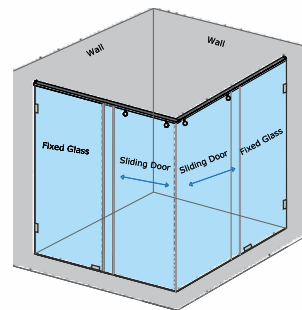

Door in the centre