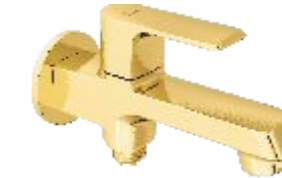

F1016163FG
2 - Way Bib cock with single handle and wall flange
₹ 3,820