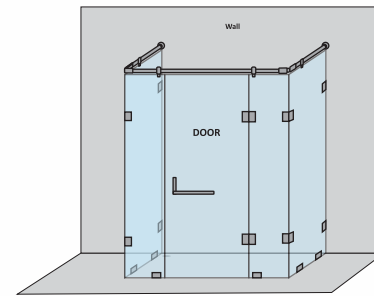

Handle on left