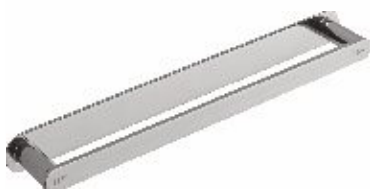

Cat. No. F5011104CH
Towel Rail 450 mm (18")

₹ 3,500