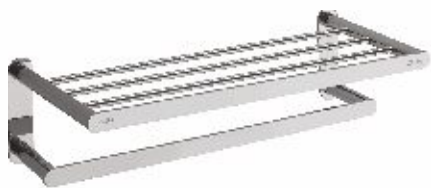

Cat. No. F5012108CH
 Robe Hook

₹ 1,020

Cat. No. F5012107CH
 Tumbler Holder

₹ 2,050

Cat. No. F5012109CH
 Paper Holder

₹ 3,500

Prices mentioned in INR (₹) Per Piece

Bath Accessories - Curve (Brass)