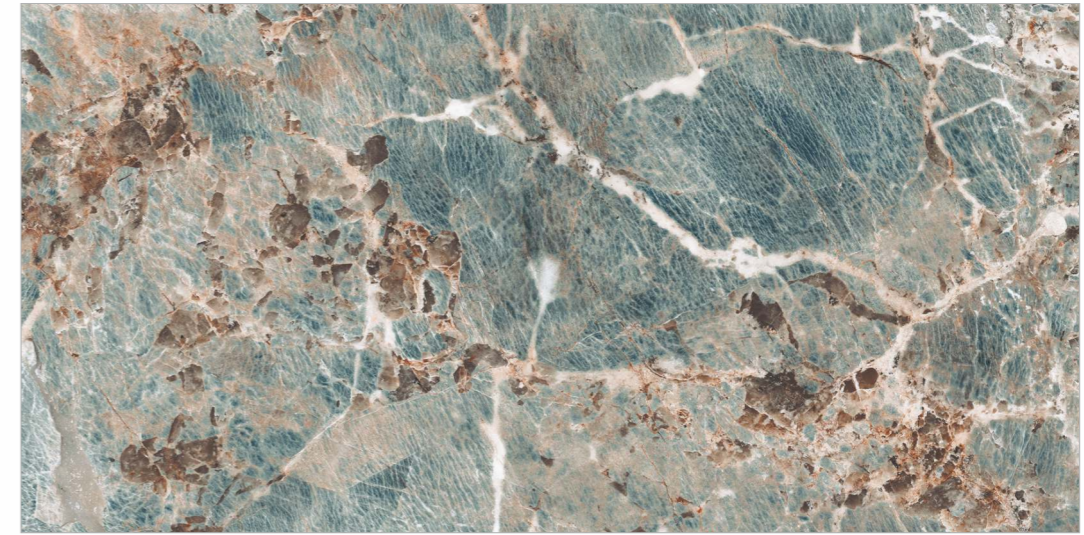

800X1600 mm
HIGH GLOSS

TURQUOISE GALAXY*

T331706NA