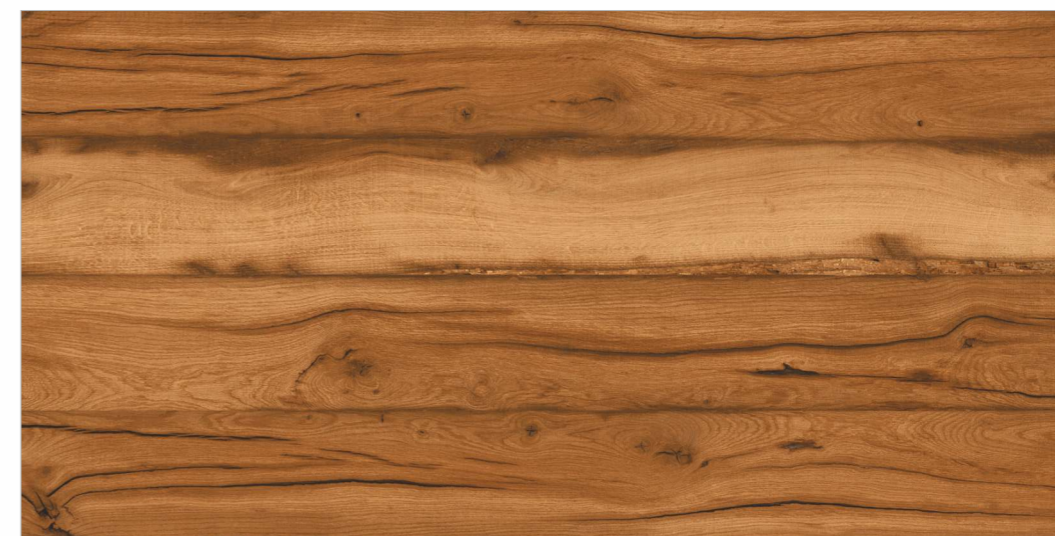

FINEZZA SAND*

T331509NA

*Random Faces Available

MAUVE WHITE*

T331510NA

MAUVE WHITE

800X1600 mm

MATT