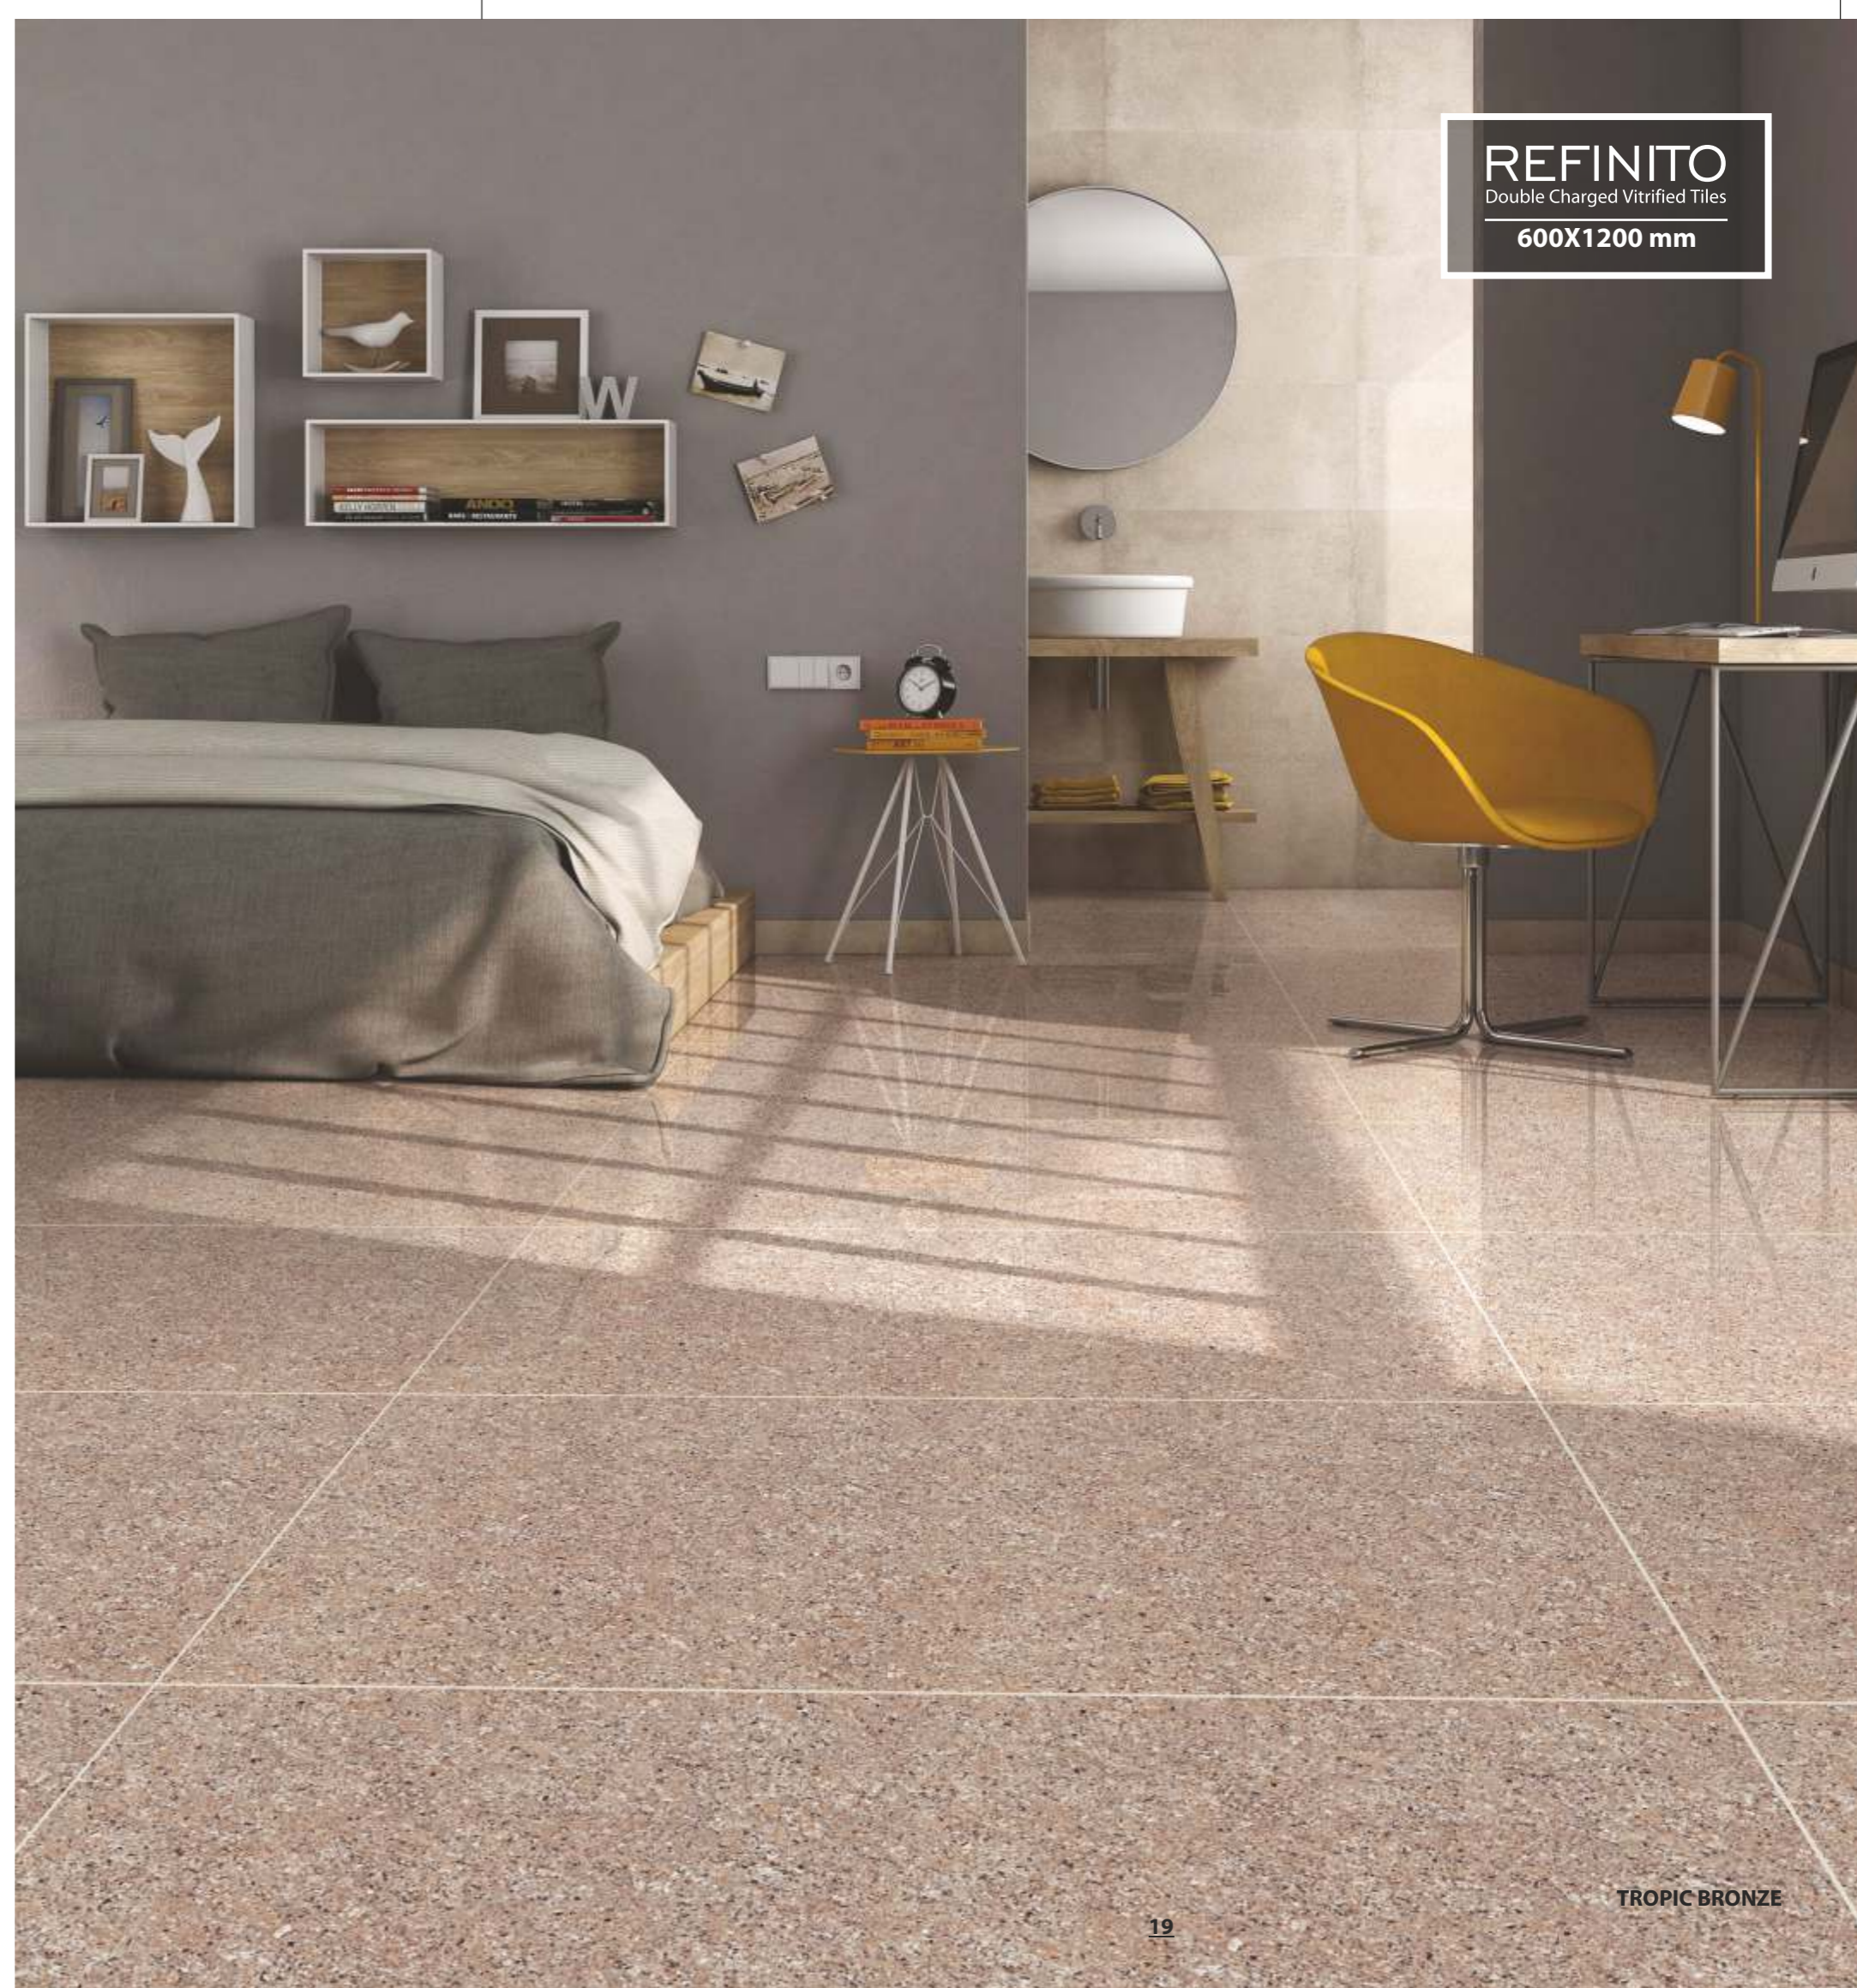

Double Charged Vitrified Tiles

600X1200 mm

TROPIC GOLD

TROPIC GOLD | T213003NA

TROPIC BLACK | T213704NA

TROPIC BRONZE | T213703NA

TROPIC SMOKE | T213702NA

REFINITO
Double Charged Vitrified Tiles
600X1200 mm