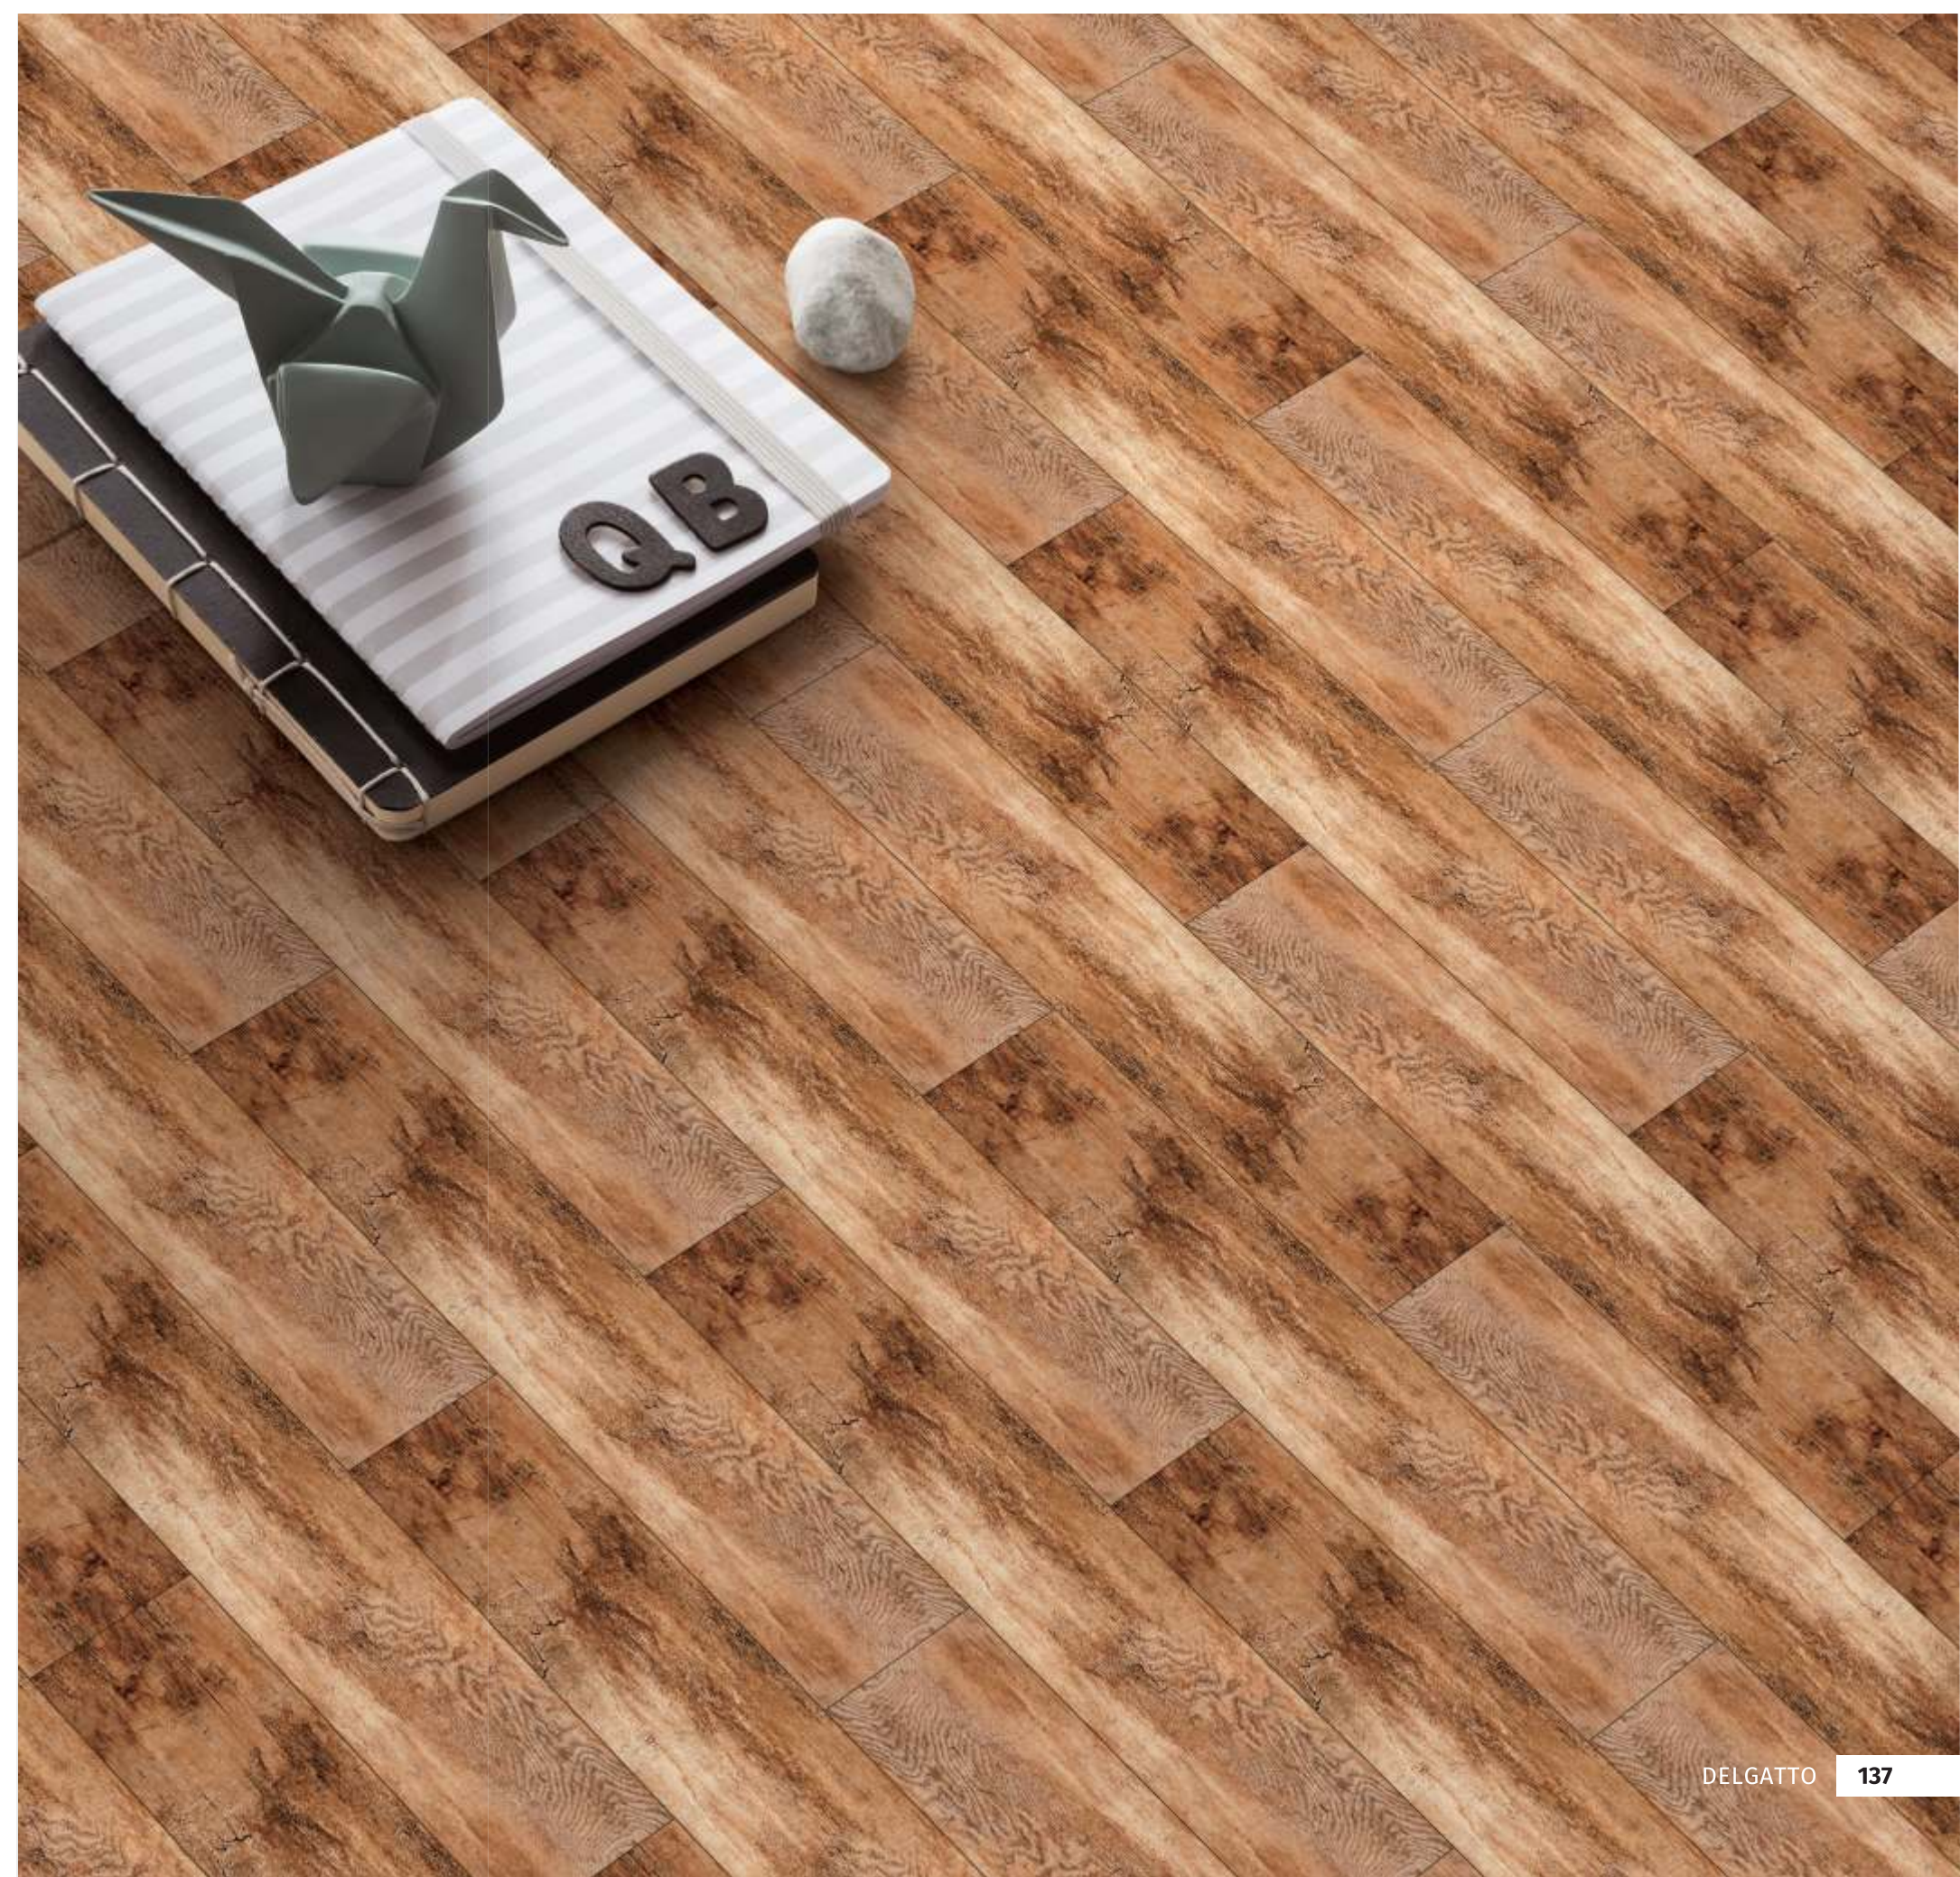

FOREST WALNUT

T310509NA

DELGATTO

T310504NA

WOODLAND CHERRY

T310505NA

800 X 800 mm

CHINA WALL